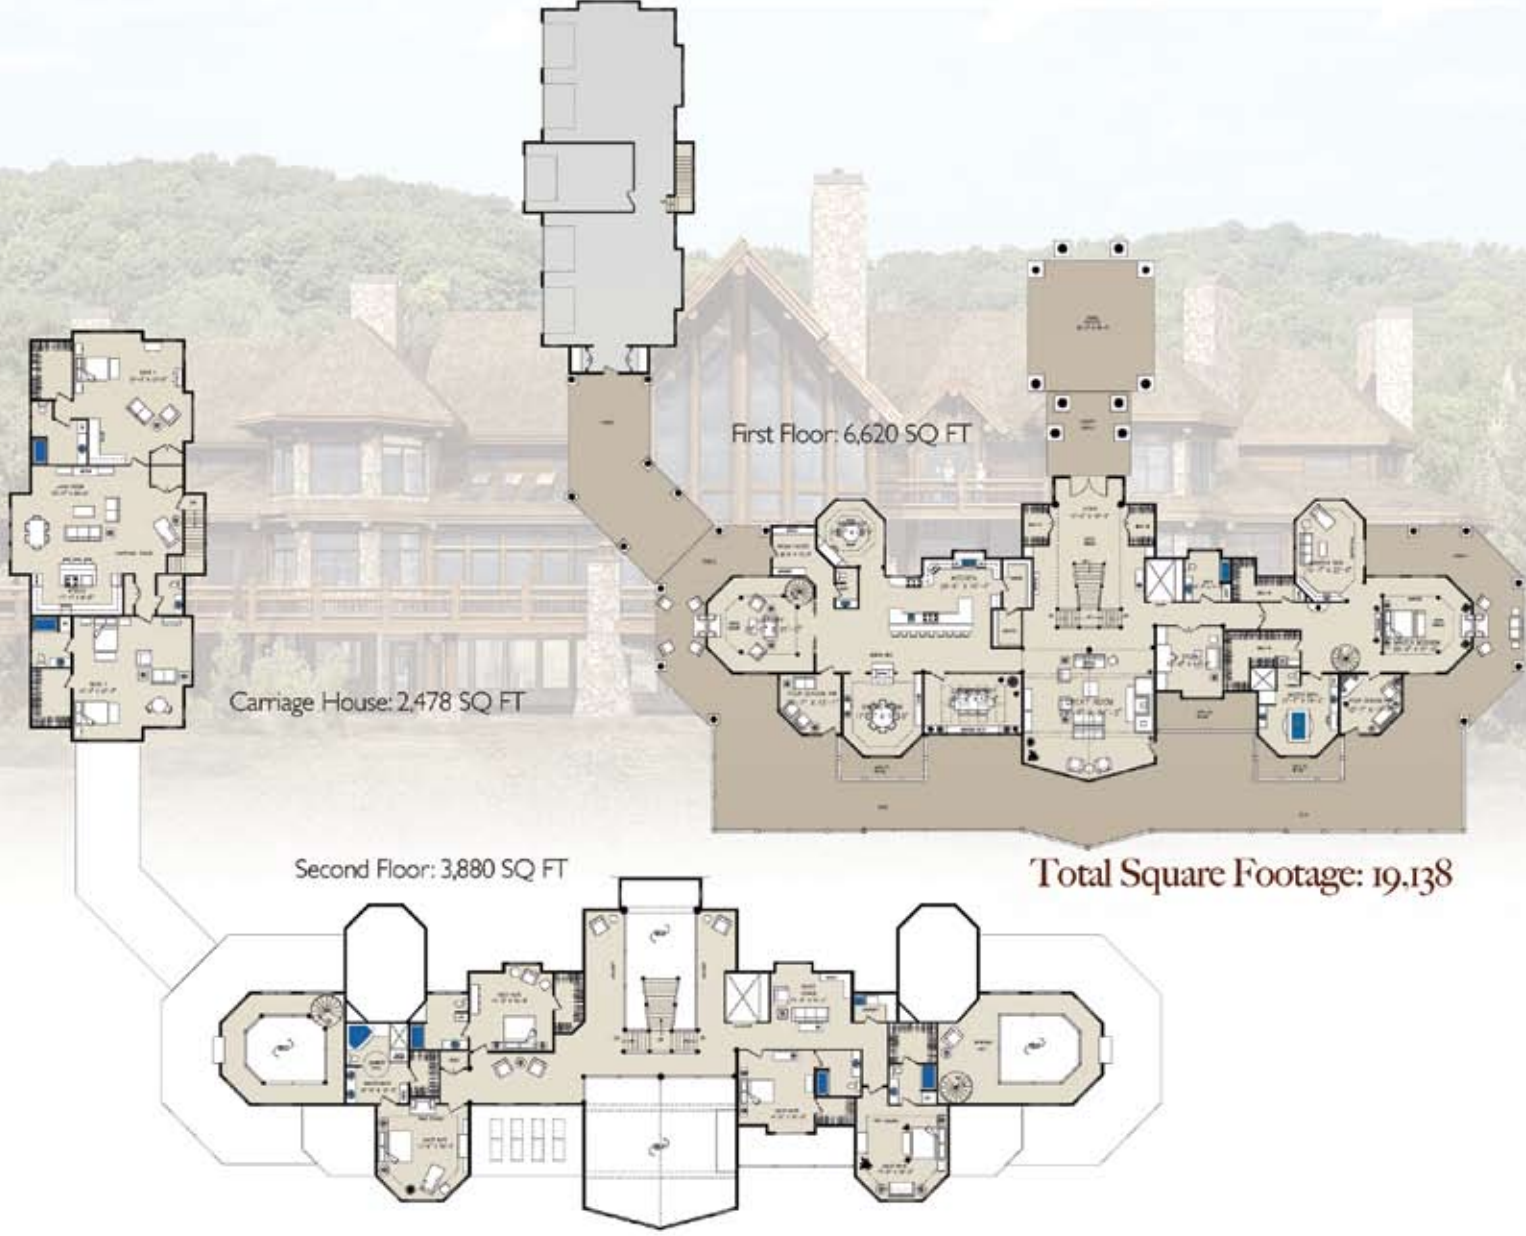

First Floor: 6,620 SQ FT

Carriage House: 2,478 SQ FT

Second Floor: 3,880 SQ FT

Total Square Footage: 19,138

**VISIT OUR WEBSITE TO VIEW 135+ CUSTOM
DESIGNS IN ALL SIZES AND ARCHITECTURAL STYLES.**

Lower Level 6,160 SQ FT