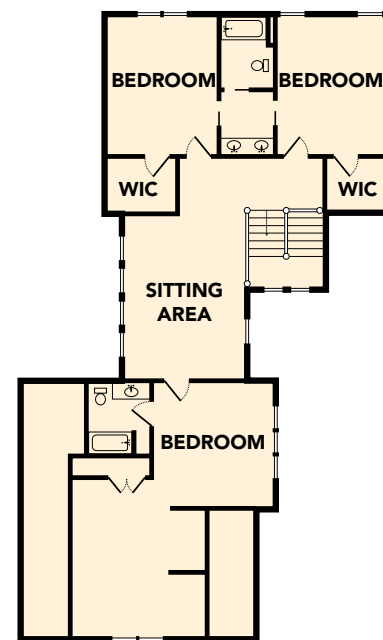

FLOOR PLANS

Upper Level

MODEL NAME

Star Valley

Bedrooms: 4

Baths: 3 full, 1 half

Square Footage: 2,855

Main Level