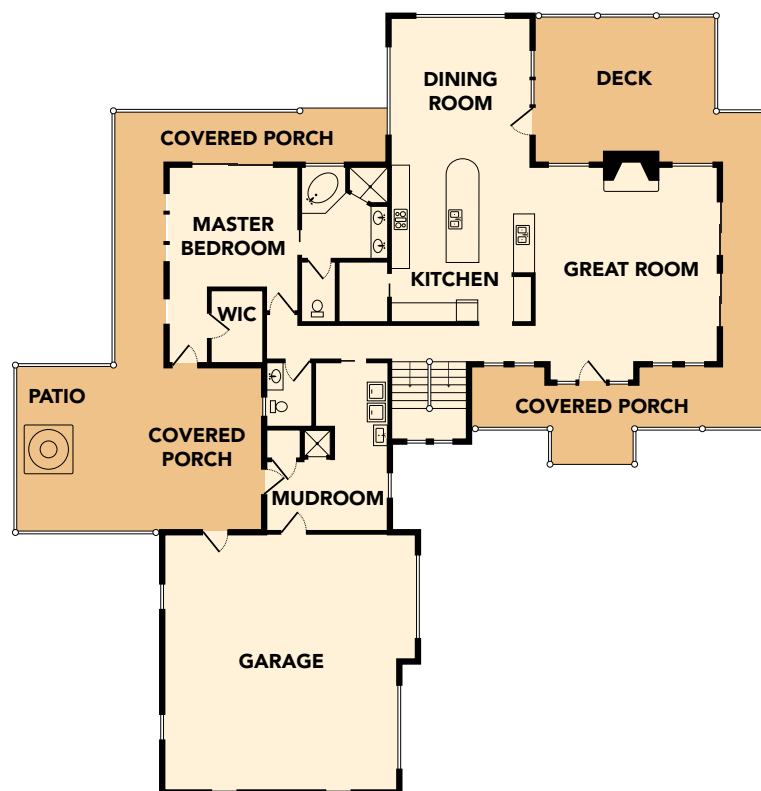

FLOOR PLANS

Upper Level

MODEL NAME

Star Valley

Bedrooms: 4

Baths: 3 full, 1 half

Square Footage: 2,855

Main Level