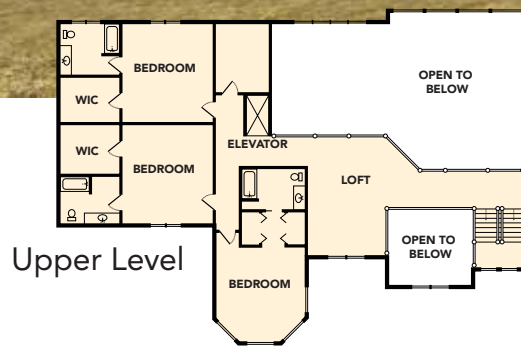

FLOOR PLANS

TAKING YOU HOME, NATURALLY.
SINCE 1976

800-844-7974

www.WisconsinLogHomes.com
email: info@wisconsinloghomes.com

Circle 044 on Free Information Card

MODEL NAME

Rose Wild Estate II

Bedrooms: 6
Baths: 7 full, 3 half
Square Footage: 11,920