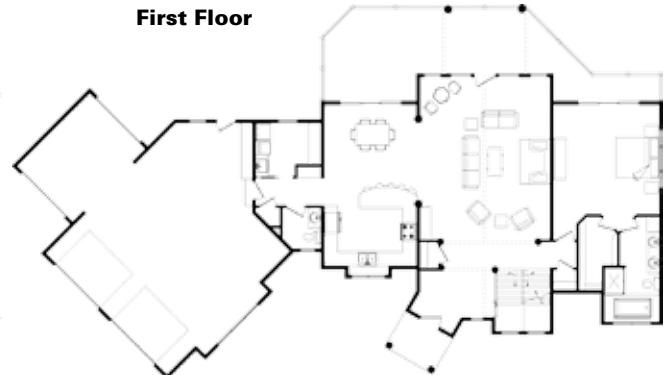

First Floor