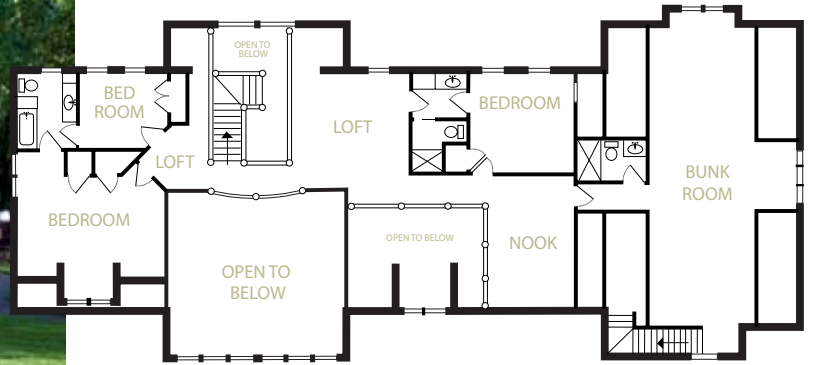

featured
FLOOR PLANS

**For a photographic tour
of this home, see page 44.**

MODEL NAME

Pickerel Lodge

Bedrooms: 4 + bunkroom

Baths: 6 full, 1 half

Square Footage: 7,120

**WISCONSIN
LOG HOMES**