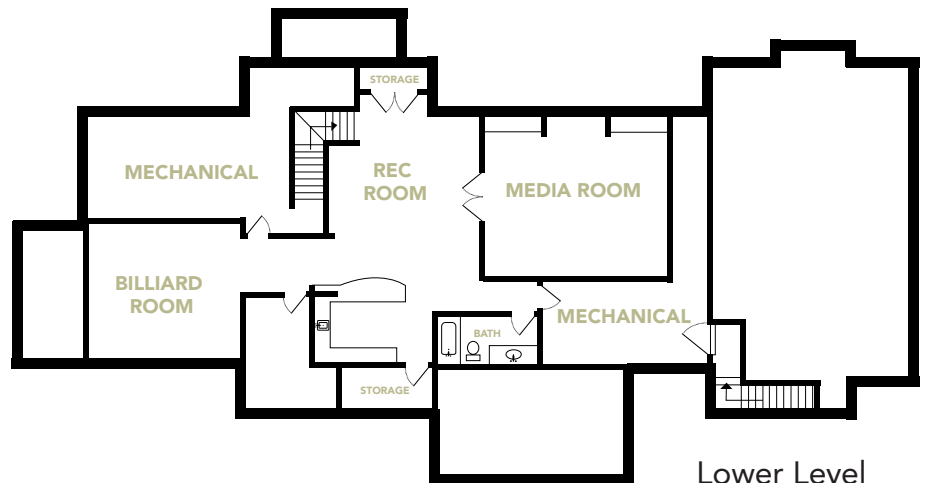

featured
FLOOR PLANS

**For a photographic tour
of this home, see page 44.**

MODEL NAME

Pickerel Lodge

Bedrooms: 4 + bunkroom

Baths: 6 full, 1 half

Square Footage: 7,120

**WISCONSIN
LOG HOMES**