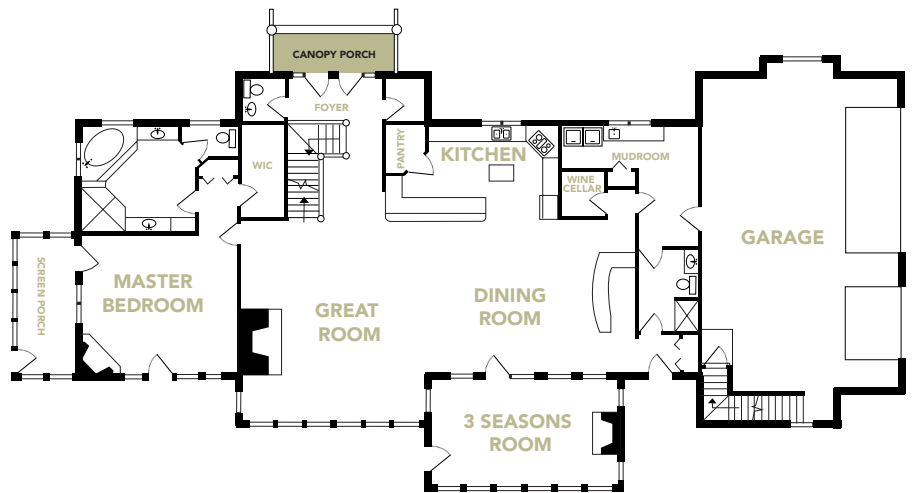

featured
FLOOR PLANS

**For a photographic tour
of this home, see page 44.**

MODEL NAME

Pickerel Lodge

Bedrooms: 4 + bunkroom

Baths: 6 full, 1 half

Square Footage: 7,120

**WISCONSIN
LOG HOMES**