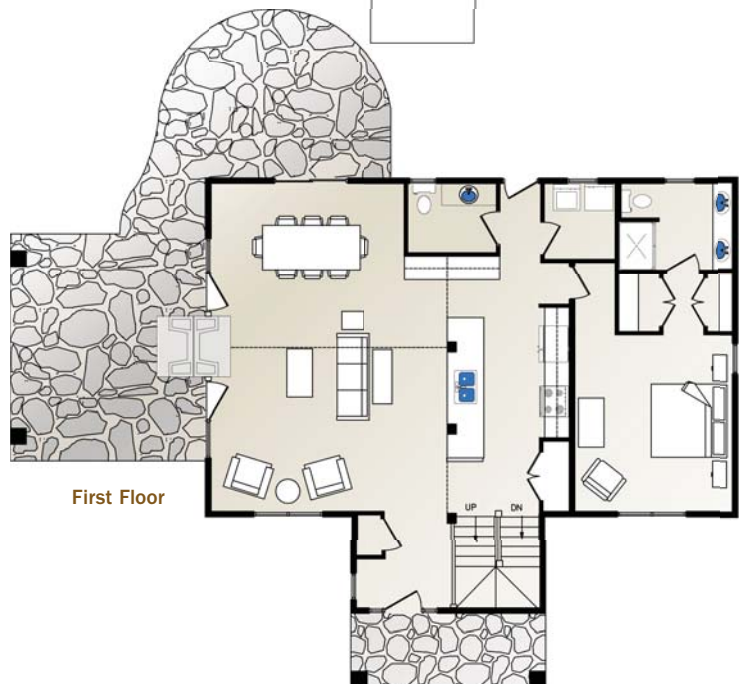

Log on to www.wisconsinloghomes.com for video and custom floor plans.

Bedrooms: 3

Baths: 2 1/2

Square Footage: 2,334

Package Price: Call for prices

Taking You Home, Naturally.

Wisconsin Log Homes Inc.
 2390 Pamperin Road • Dept. 70
 Green Bay WI 54313
 800-844-7970
 fax: 920-434-2140
 e-mail: info@wisconsinloghomes.com
www.wisconsinloghomes.com

Circle 046 on Reader Service Card for free information

Second Floor

First Floor