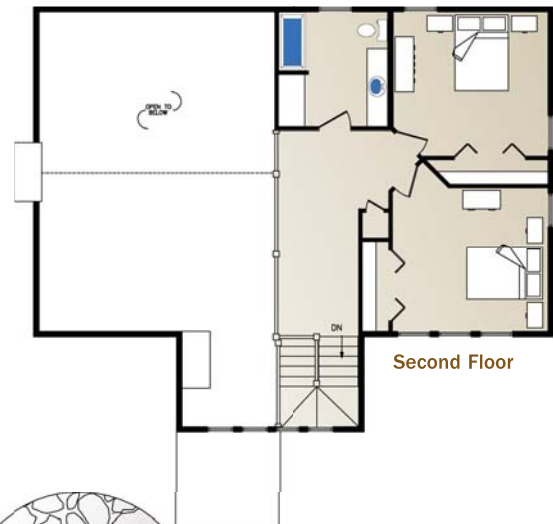

Log on to www.wisconsinloghomes.com for video and custom floor plans.

Bedrooms: 3

Baths: 2 1/2

Square Footage: 2,334

Package Price: Call for prices

Taking You Home, Naturally.

Wisconsin Log Homes Inc.
 2390 Pamperin Road • Dept. 70
 Green Bay WI 54313
 800-844-7970
 fax: 920-434-2140
 e-mail: info@wisconsinloghomes.com
www.wisconsinloghomes.com

Circle 046 on Reader Service Card for free information

Second Floor

First Floor