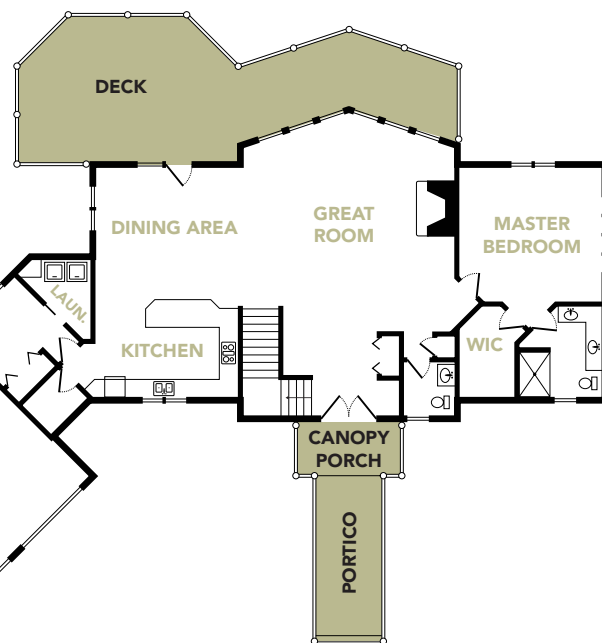

featured  
**FLOOR PLANS**

For a photographic tour of this home, see page 40.

Upper Level

Main Level

Lower Level

MODEL NAME

**Fourwinds Lodge**

Bedrooms: 4  
 Baths: 3 full, 1 half  
 Square Footage: 4,834