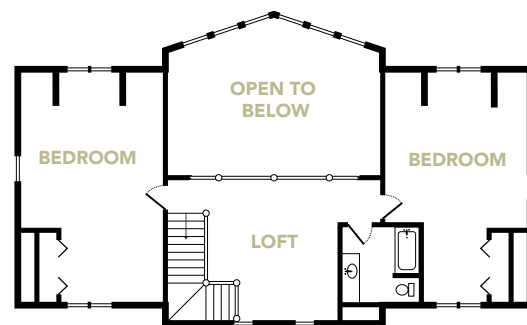

featured  
**FLOOR PLANS**

For a photographic tour of this home, see page 40.

Upper Level

Main Level

Lower Level

MODEL NAME

**Fourwinds Lodge**

Bedrooms: 4  
 Baths: 3 full, 1 half  
 Square Footage: 4,834