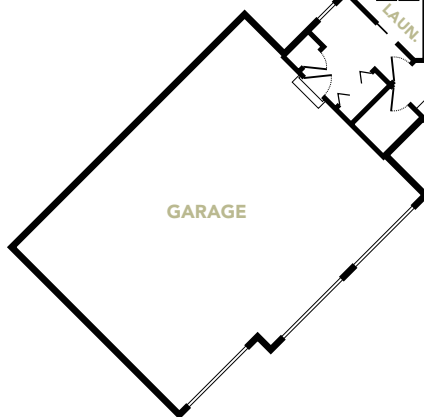

featured  
**FLOOR PLANS**

For a photographic tour of this home, see page 40.

Upper Level

Main Level

Lower Level

MODEL NAME

**Fourwinds Lodge**

Bedrooms: 4  
 Baths: 3 full, 1 half  
 Square Footage: 4,834