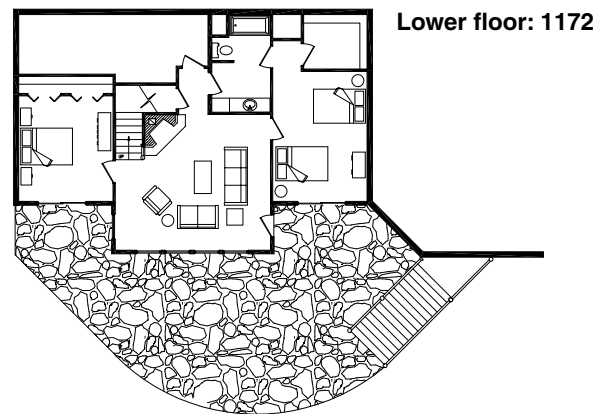

National Construction Services

**Total Square Footage: 2574**

Taking You Home, Naturally.

2390 Pamperin Road  
Green Bay, WI 54313  
800-844-7974  
Fax: 920-434-2140  
info@wisconsinloghomes.com  
www.wisconsinloghomes.com