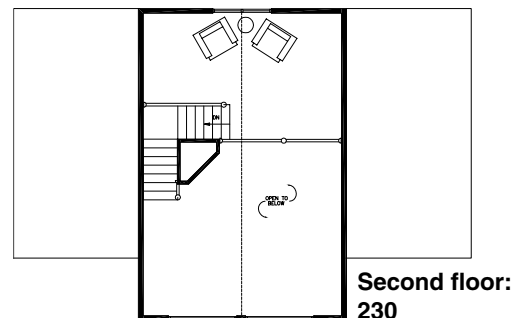

National Construction Services

**Total Square Footage: 2574**

Taking You Home, Naturally.

2390 Pamperin Road  
Green Bay, WI 54313  
800-844-7974  
Fax: 920-434-2140  
info@wisconsinloghomes.com  
www.wisconsinloghomes.com