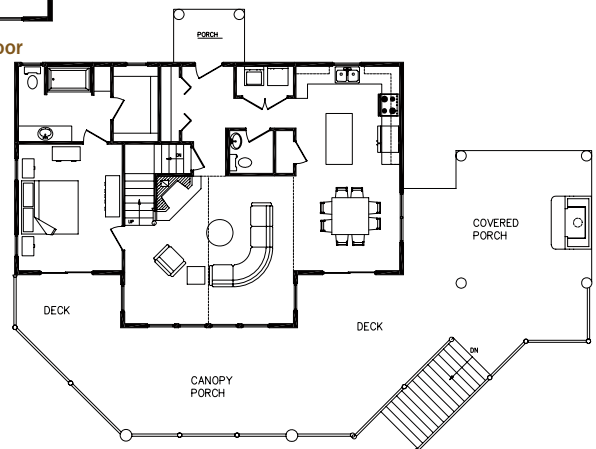

Log on to www.wisconsinloghomes.com for video and custom floor plans.

Bedrooms: 3

Bedrooms: 2 1/2

Square Footage: 2,574

Package Price: Call for prices

Second Floor

First Floor

Basement