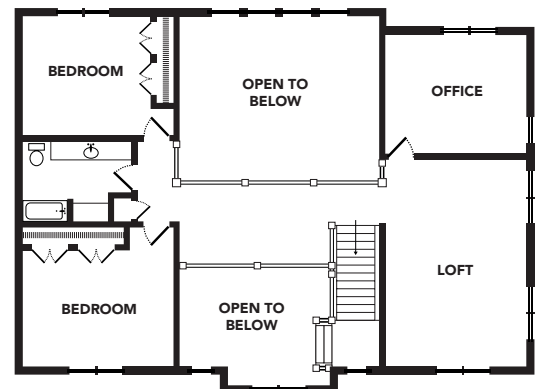

TAKING YOU HOME, NATURALLY.
SINCE 1976

800-844-7974

www.WisconsinLogHomes.com

email: info@WisconsinLogHomes.com

Circle 063 on Free Information Card

MODEL NAME

Charlevoix

Bedrooms: 3

Baths: 2 full, 1 half

Square Footage: 3,459

Main Level

Upper Level