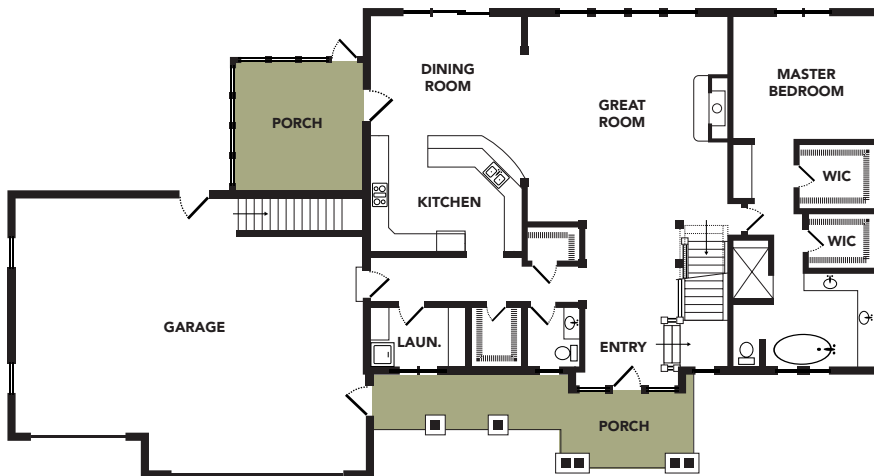

TAKING YOU HOME, NATURALLY.
SINCE 1976

800-844-7974

www.WisconsinLogHomes.com

email: info@WisconsinLogHomes.com

Circle 063 on Free Information Card

MODEL NAME

Charlevoix

Bedrooms: 3

Baths: 2 full, 1 half

Square Footage: 3,459

Main Level

Upper Level