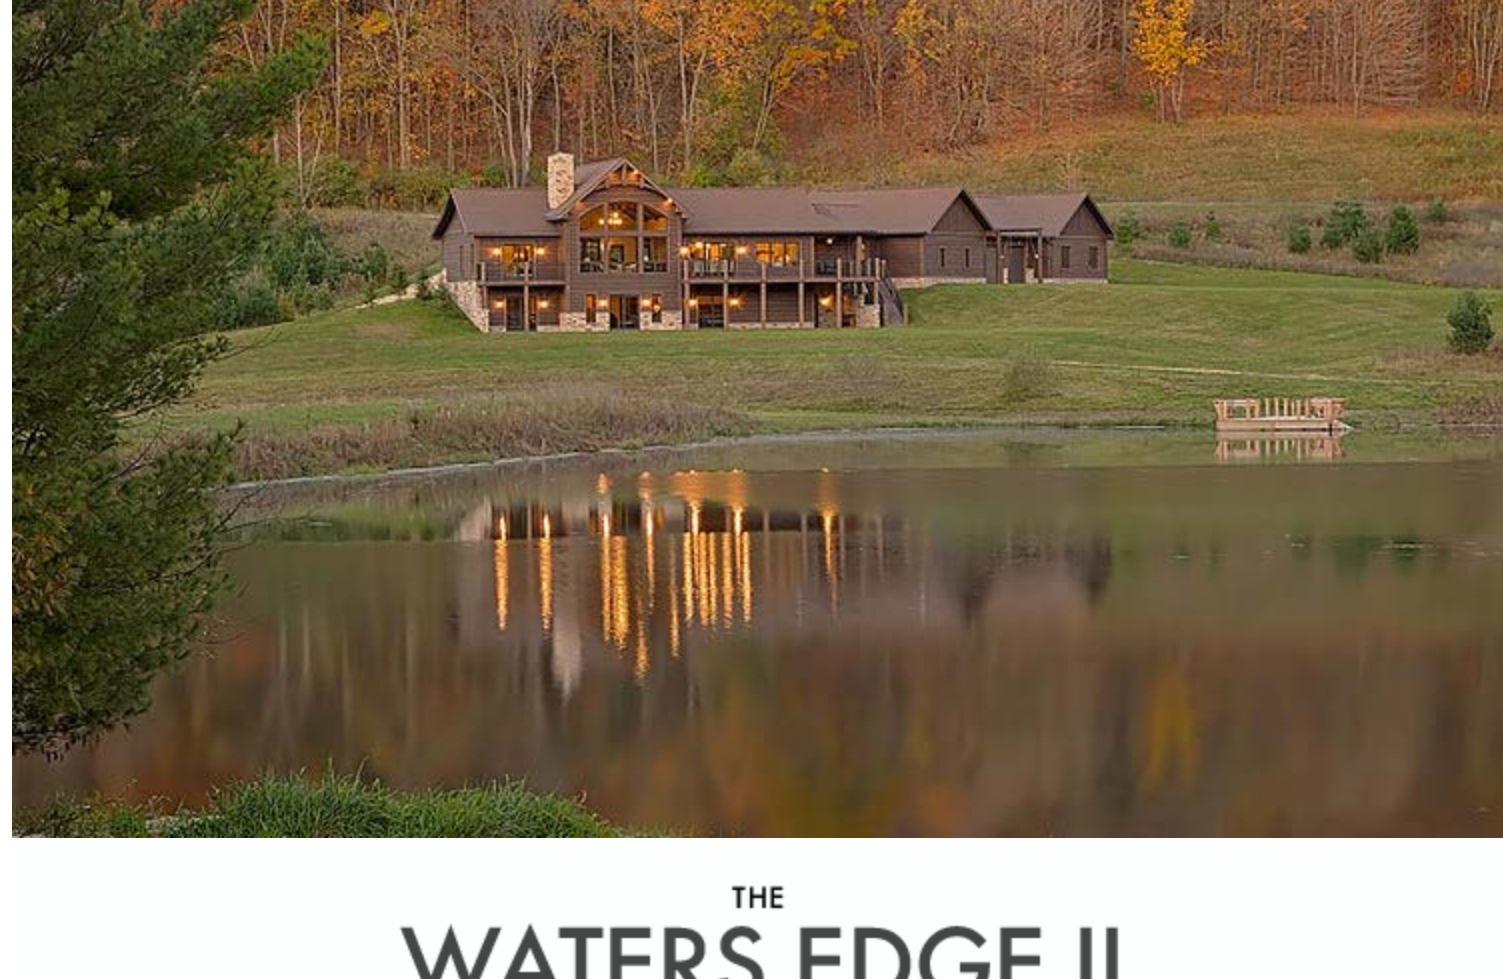

If you are unable to see the message below [click here](#).

LOG, TIMBER & HYBRID HOMES
NATIONWIDE SINCE 1976

FOCUS ON DESIGN | WLH E-NEWSLETTER

1-800-678-9107 INFO@WISCONSINLOGHOMES.COM

THE WATERS EDGE II

TOTAL SQUARE FOOTAGE: 4,560

FIRST FLOOR: 2,198 SQ. FT.

GUEST HOUSE: 896 SQ. FT.

LOWER LEVEL: 1,466 SQ. FT.

A modified version of our original Waters Edge design, the Waters Edge II is an Entertainer's dream with a grand, open kitchen, dining and sitting room. The great room provides glorious views through a full-wall arched window. An attached guest home makes family and friends feel right at home and provides full living quarters.

[View Original Waters Edge Floor Plan](#)

Quality has no substitute.