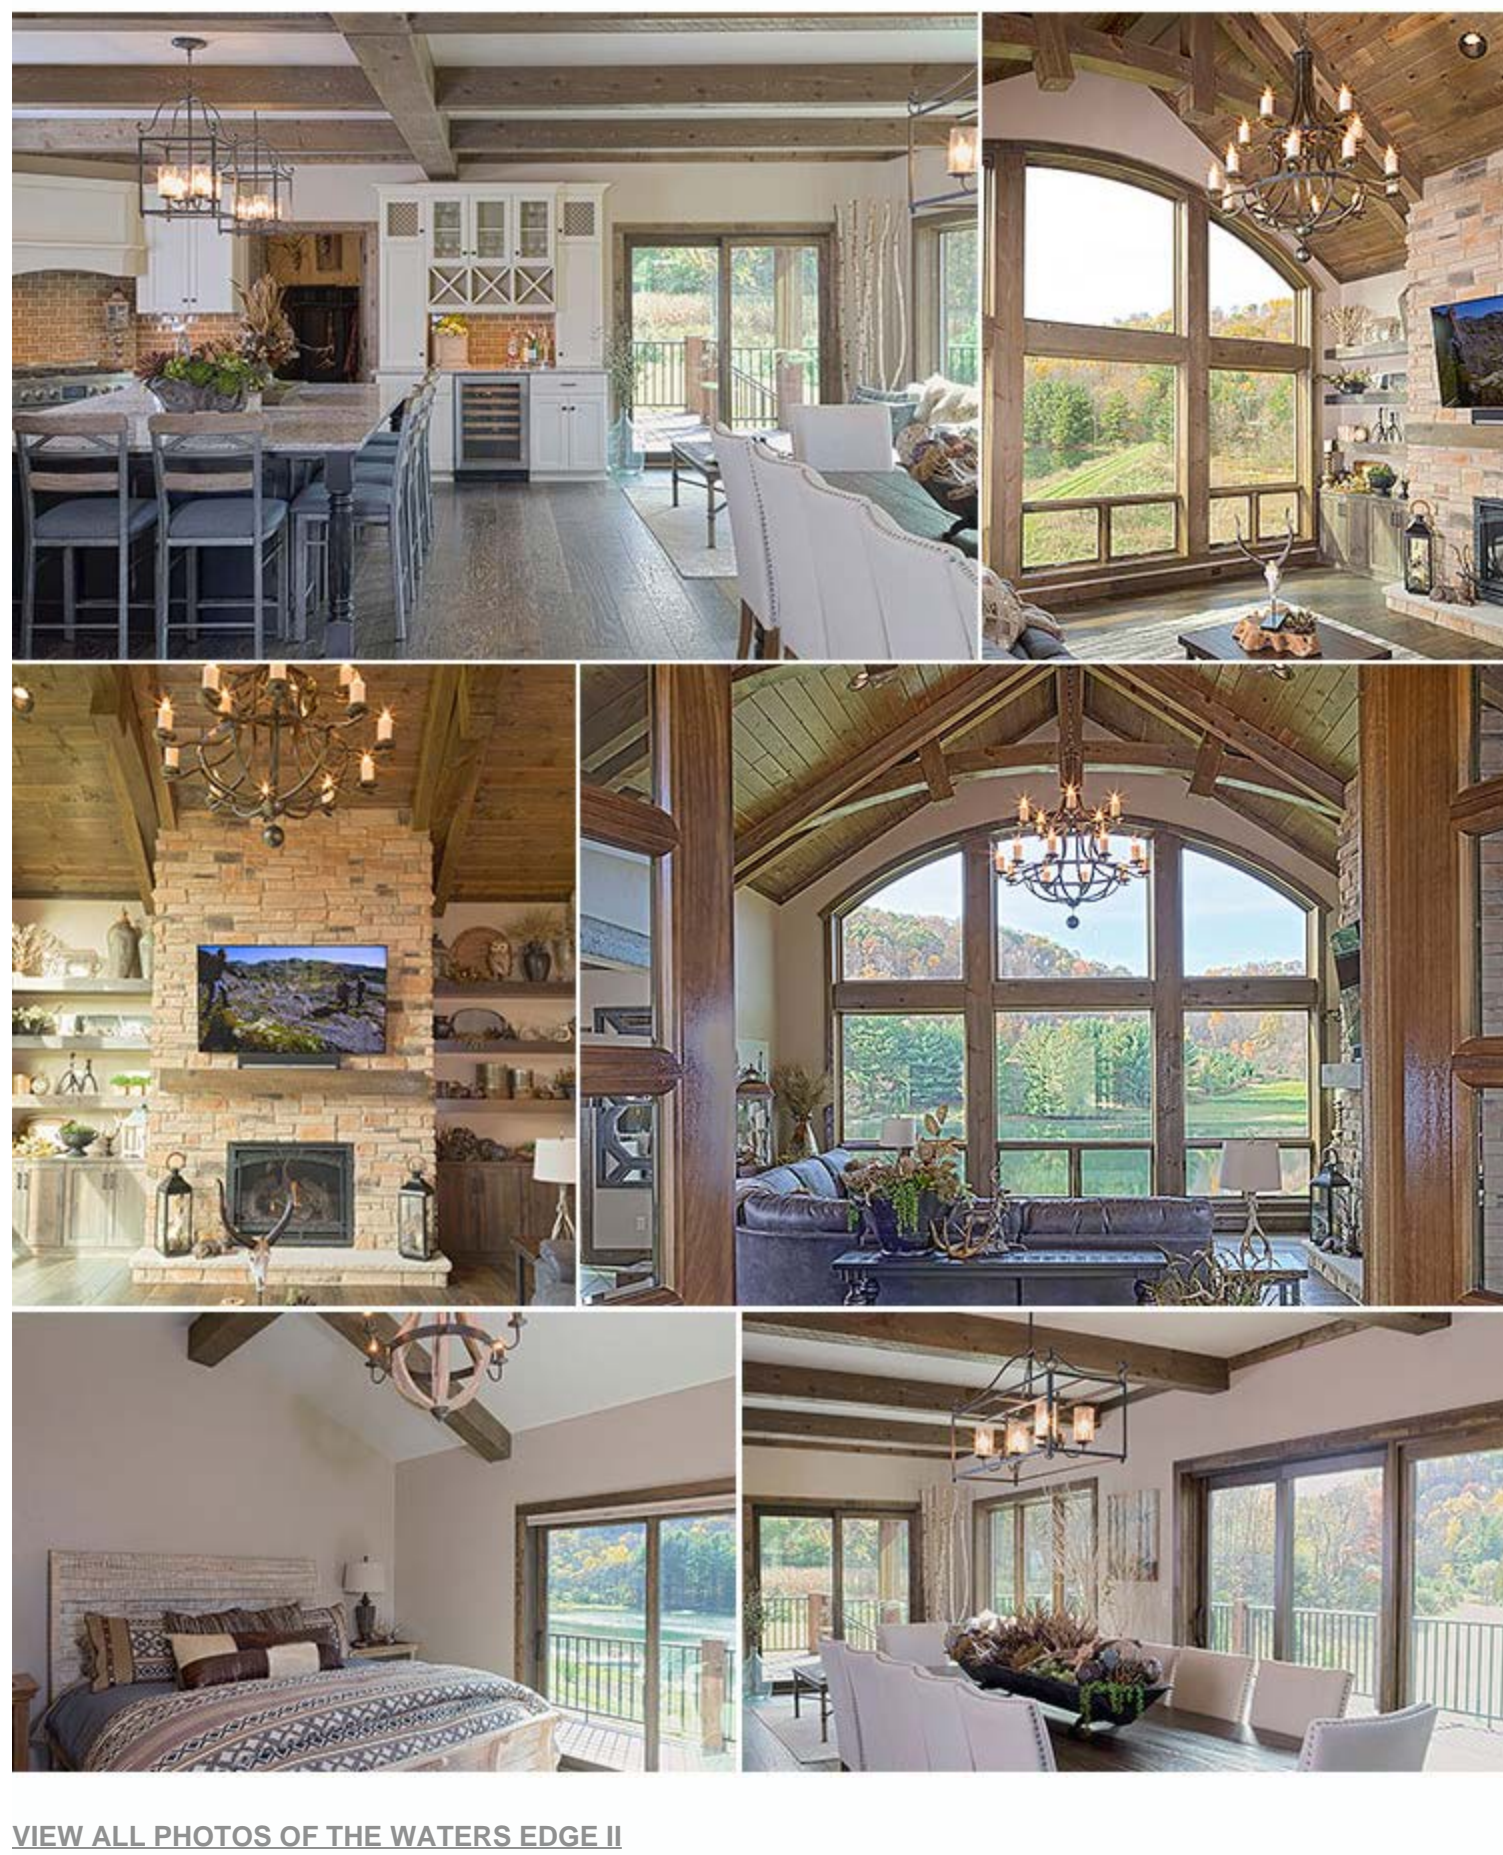

EXPERIENCE THE ART OF DESIGN FREEDOM®

STAY CONNECTED WITH US. FOLLOW US ON SOCIAL NETWORKS TO GET THE LATEST PHOTOS FROM OUR CURRENT PROJECTS!

WATERS EDGE II DESIGNED & BUILT BY WISCONSIN LOG HOMES