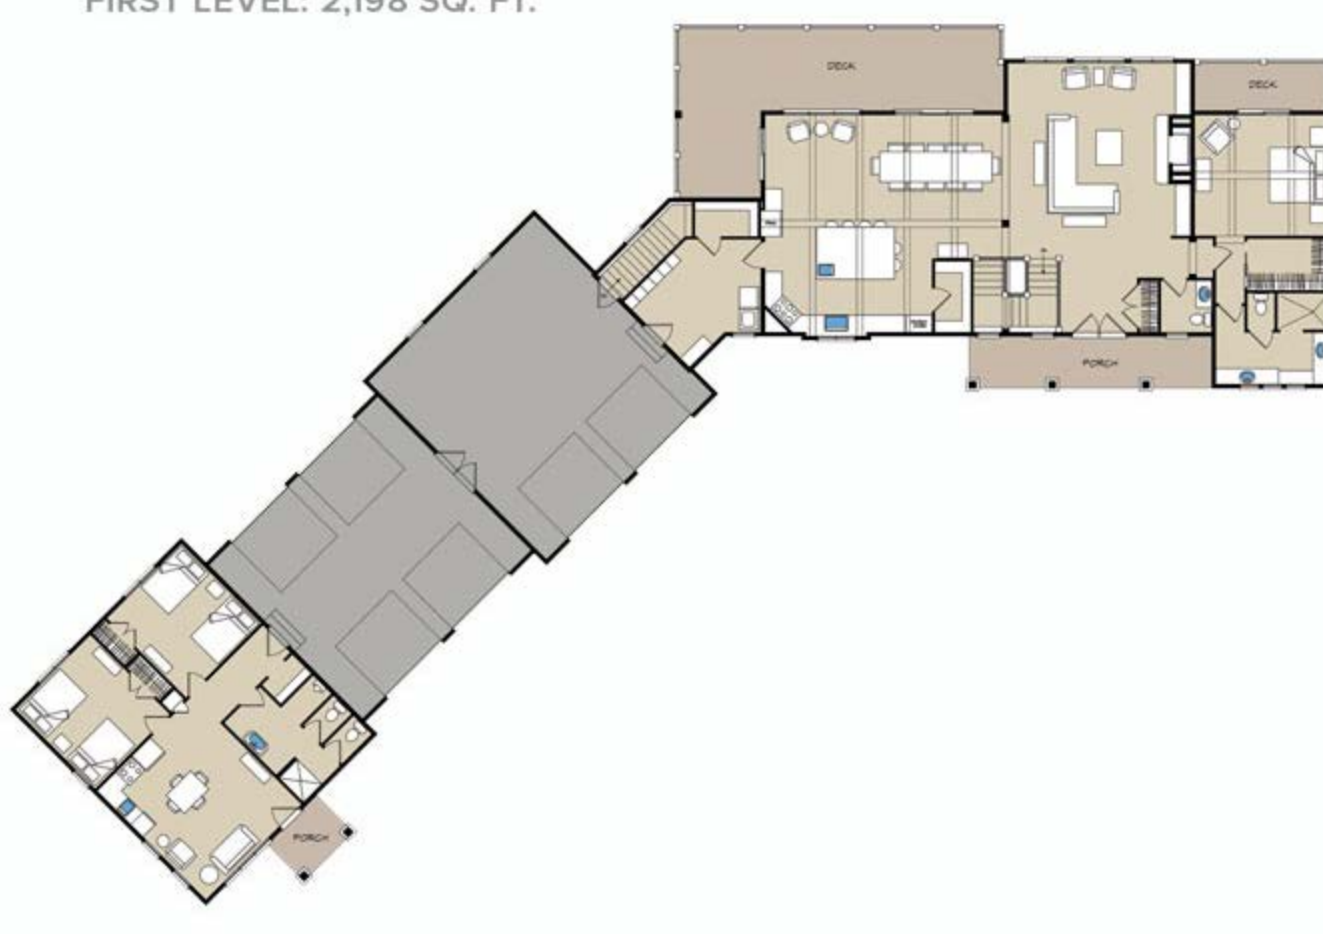

If you are unable to see the message below [click here](#).

LOG, TIMBER & HYBRID HOMES
NATIONWIDE SINCE 1976

FOCUS ON DESIGN | WLH E-NEWSLETTER

1-800-678-9107 INFO@WISCONSINLOGHOMES.COM

THE WATERS EDGE II

TOTAL SQUARE FOOTAGE: 4,560

FIRST FLOOR: 2,198 SQ. FT.

GUEST HOUSE: 896 SQ. FT.

LOWER LEVEL: 1,466 SQ. FT.

A modified version of our original Waters Edge design, the Waters Edge II is an Entertainer's dream with a grand, open kitchen, dining and sitting room. The great room provides glorious views through a full-wall arched window. An attached guest home makes family and friends feel right at home and provides full living quarters.

[View Original Waters Edge Floor Plan](#)

Quality has no substitute.

OUR CUSTOM DESIGNS ARE SIMPLY MEANT TO INSPIRE YOUR DREAM HOME VISIONS. MODIFY THIS PLAN IN SIZE, LAYOUT AND STYLE TO FIT YOUR PERSONAL NEEDS AND PROPERTY, OR START COMPLETELY FROM SCRATCH ON A NEW DESIGN.

FIRST LEVEL: 2,198 SQ. FT.

LOWER LEVEL: 1,466 SQ. FT.

[VIEW DESIGN DETAILS ON OUR WEBSITE](#)

EXPERIENCE THE ART OF DESIGN FREEDOM®

STAY CONNECTED WITH US. FOLLOW US ON SOCIAL NETWORKS TO GET THE LATEST PHOTOS FROM OUR CURRENT PROJECTS!

WATERS EDGE II DESIGNED & BUILT BY WISCONSIN LOG HOMES

[VIEW ALL PHOTOS OF THE WATERS EDGE II](#)

❖ HOLIDAY HOURS ❖

To give our team time to spend with their families for the Holidays, our office will be closed **December 25th – 29th and also New Year's Day**. We wish you and yours a Holiday Season filled with love and many blessings.

ORDER PLANNING INFORMATION

- Architectural Concepts Guide
- Design Build Solution Workbook
- Wisconsin Log Homes Digital Brochure
- Interior Design & Décor Guide

ORDER NOW

FREE WORKBOOK

LOG, TIMBER & HYBRID HOMES
NATIONWIDE SINCE 1976

NATIONAL LOG, TIMBER FRAME & HYBRID STYLE HOMES