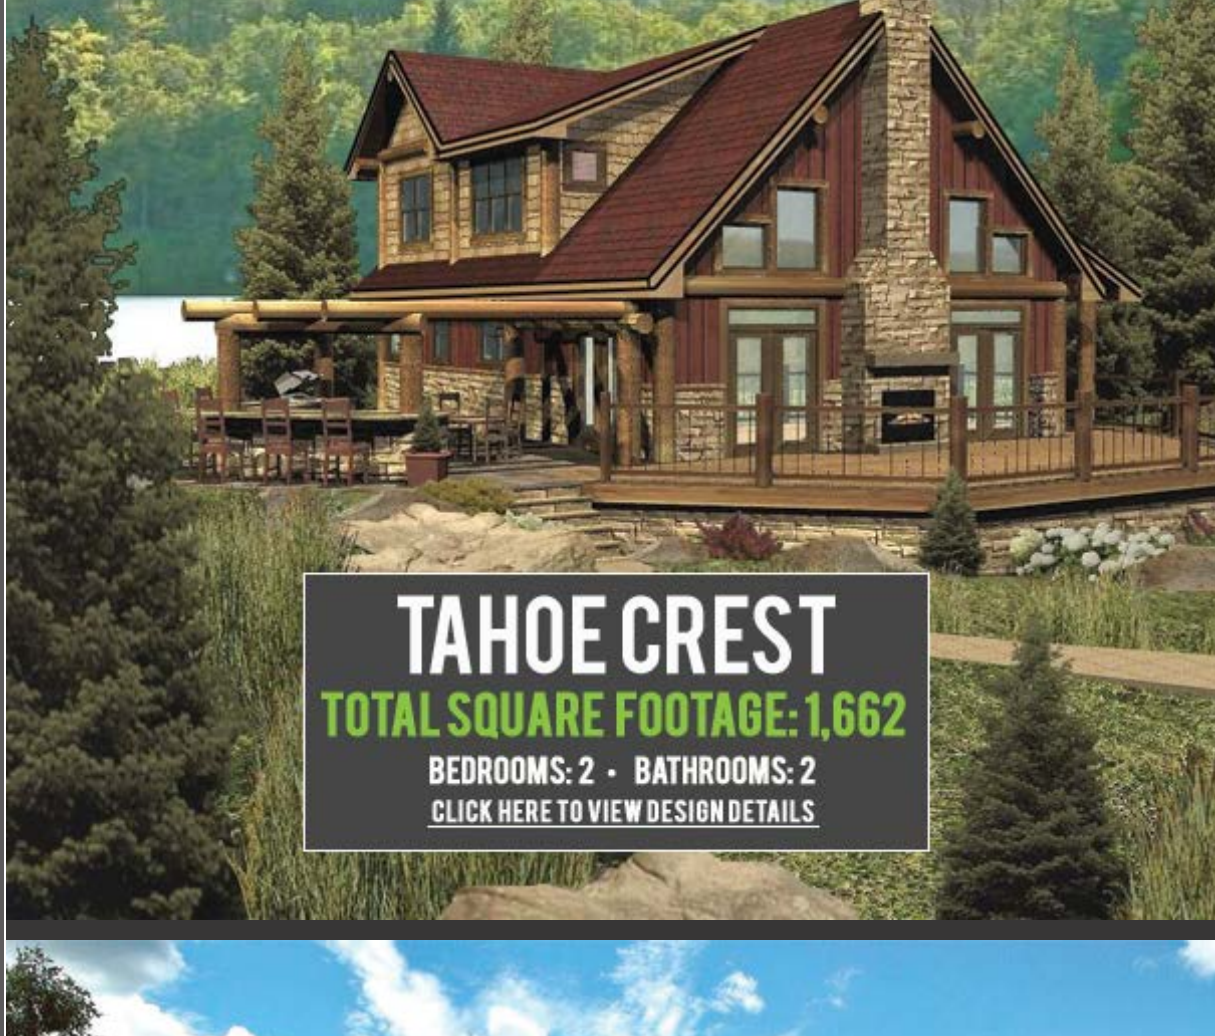

TAKING YOU HOME, NATURALLY.
SINCE 1976

LOG & TIMBER HOMES - ARCHITECTURAL DESIGN - CONSTRUCTION - INTERIOR DESIGN & DÉCOR

focus on design

At Wisconsin Log Homes, we design everything from Cozy Cabins to Elaborate Estates. Any of our plans can be modified in size, layout and style to fit your needs and property.

Call us to discuss your unique visions today at
1-800-678-9107

TAHOE CREST
TOTAL SQUARE FOOTAGE: 1,662
BEDROOMS: 2 - BATHROOMS: 2
[CLICK HERE TO VIEW DESIGN DETAILS](#)