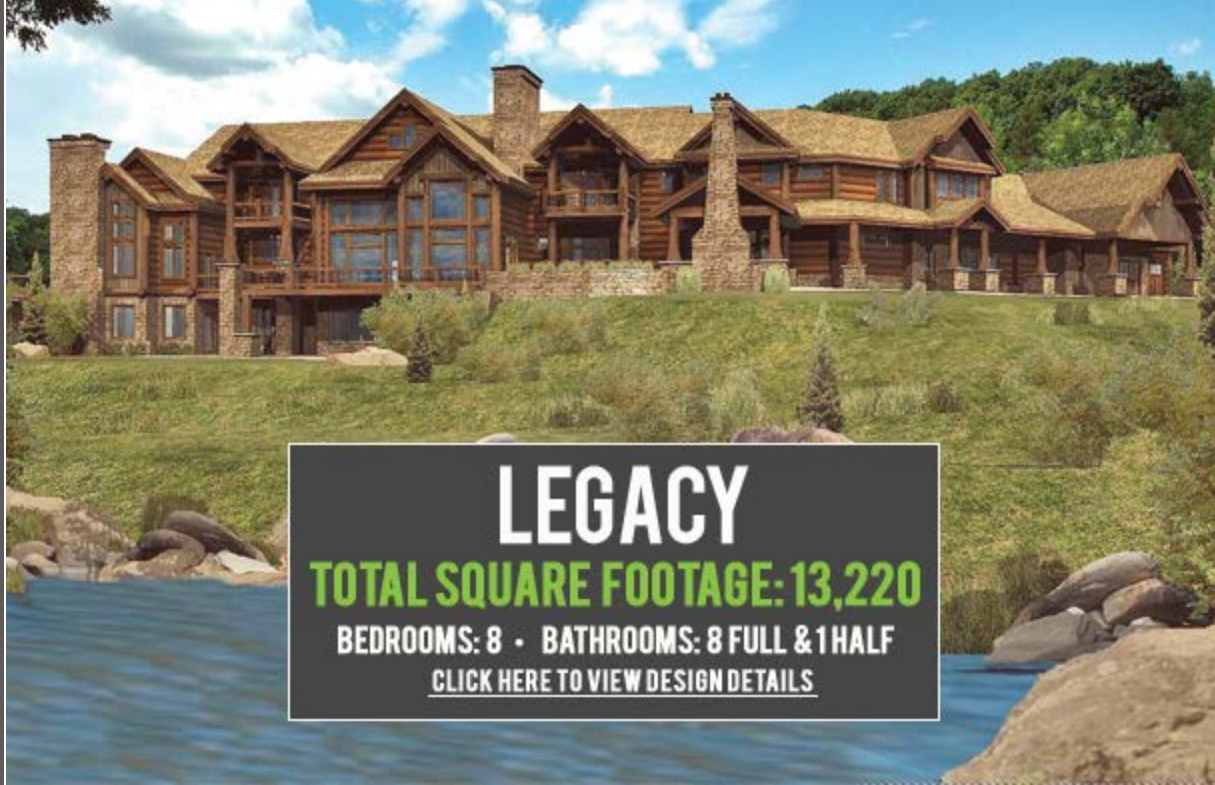

LEGACY
TOTAL SQUARE FOOTAGE: 13,220
BEDROOMS: 8 - BATHROOMS: 8 FULL & 1 HALF
[CLICK HERE TO VIEW DESIGN DETAILS](#)