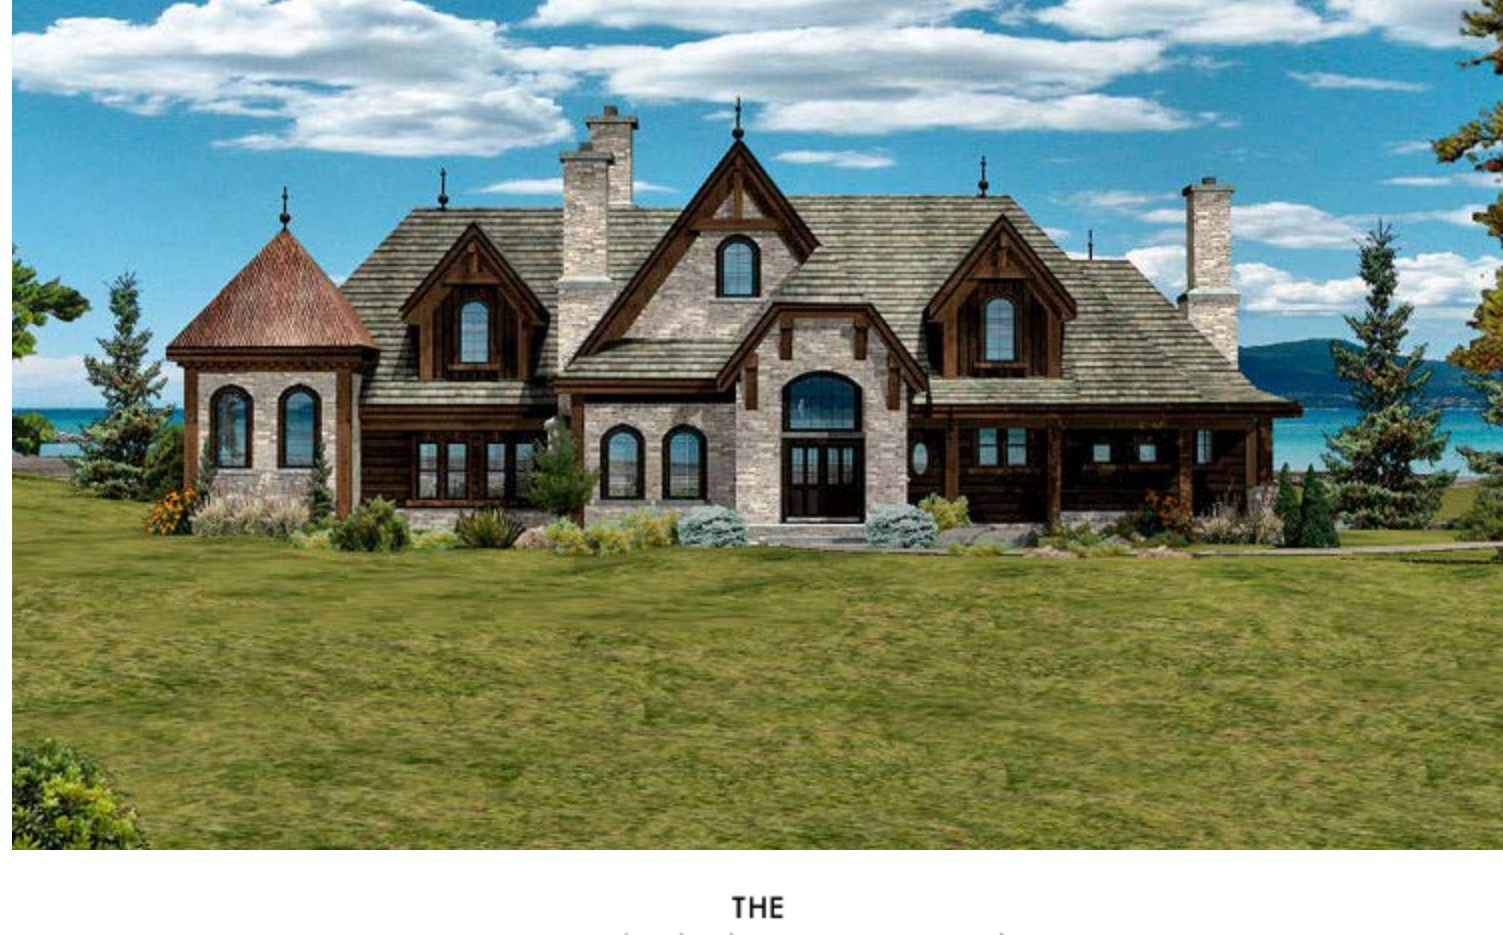

If you are unable to see the message below [click here](#).

FOCUS ON DESIGN | WLH E-NEWSLETTER

1-800-678-9107   INFO@WISCONSINLOGHOMES.COM

THE CHAMBERIEN

TOTAL SQUARE FOOTAGE: 5,075

FIRST FLOOR: 3,622 SQ. FT.

SECOND FLOOR: 1,453 SQ. FT.

This French Country style hybrid home is highlighted with a dramatic combination of wood, stone, arched windows and metal roof accents. Designed for a luxurious lifestyle, the billiards room with fireplace and cocktail area sits in its own wing of the first floor. An opulent master suite on the opposite side of the home offers must-have amenities like sizable his-and-her closets and a spa bathroom that opens to the rear patio complete with a hot tub. An inglenook off the foyer, a sweeping staircase and open layout makes entertaining a dream.

Our Passion is Your Home. Our Focus is You.