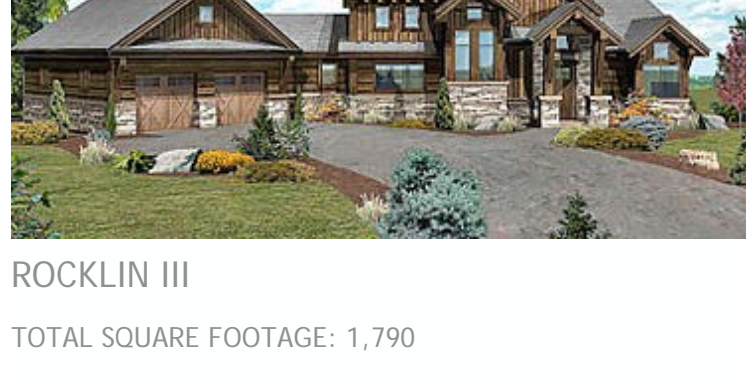

# Floor Plan Collections

INSPIRE YOUR DREAM HOME VISIONS

VIEW OUR COMPLETE LOG, TIMBER FRAME & HYBRID HOME FLOOR PLAN

GALLERY AT WISCONSINLOGHOMES.COM

## THE ROCKLIN COLLECTION

ROCKLIN  
TOTAL SQUARE FOOTAGE: 2,378  
[VIEW FLOOR PLAN](#)

ROCKLIN II  
TOTAL SQUARE FOOTAGE: 4,045  
[VIEW FLOOR PLAN](#)

ROCKLIN III  
TOTAL SQUARE FOOTAGE: 1,790  
[VIEW FLOOR PLAN](#)