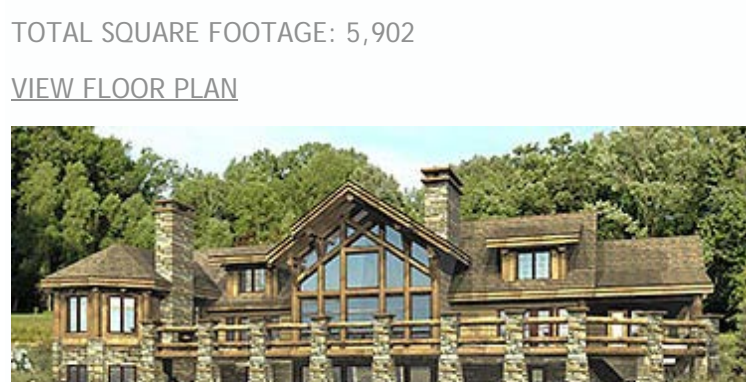

JACKSON II
TOTAL SQUARE FOOTAGE: 10,450
[VIEW FLOOR PLAN](#)

EXPERIENCE THE ART OF DESIGN FREEDOM®

STAY CONNECTED WITH US. FOLLOW US ON SOCIAL NETWORKS TO GET THE LATEST PHOTOS FROM OUR CURRENT PROJECTS!

ORDER PLANNING INFORMATION

- Architectural Concepts Guide
- Design Build Solution Workbook
- Wisconsin Log Homes Digital Brochure
- Interior Design & Décor Guide

ORDER NOW

FREE WORKBOOK