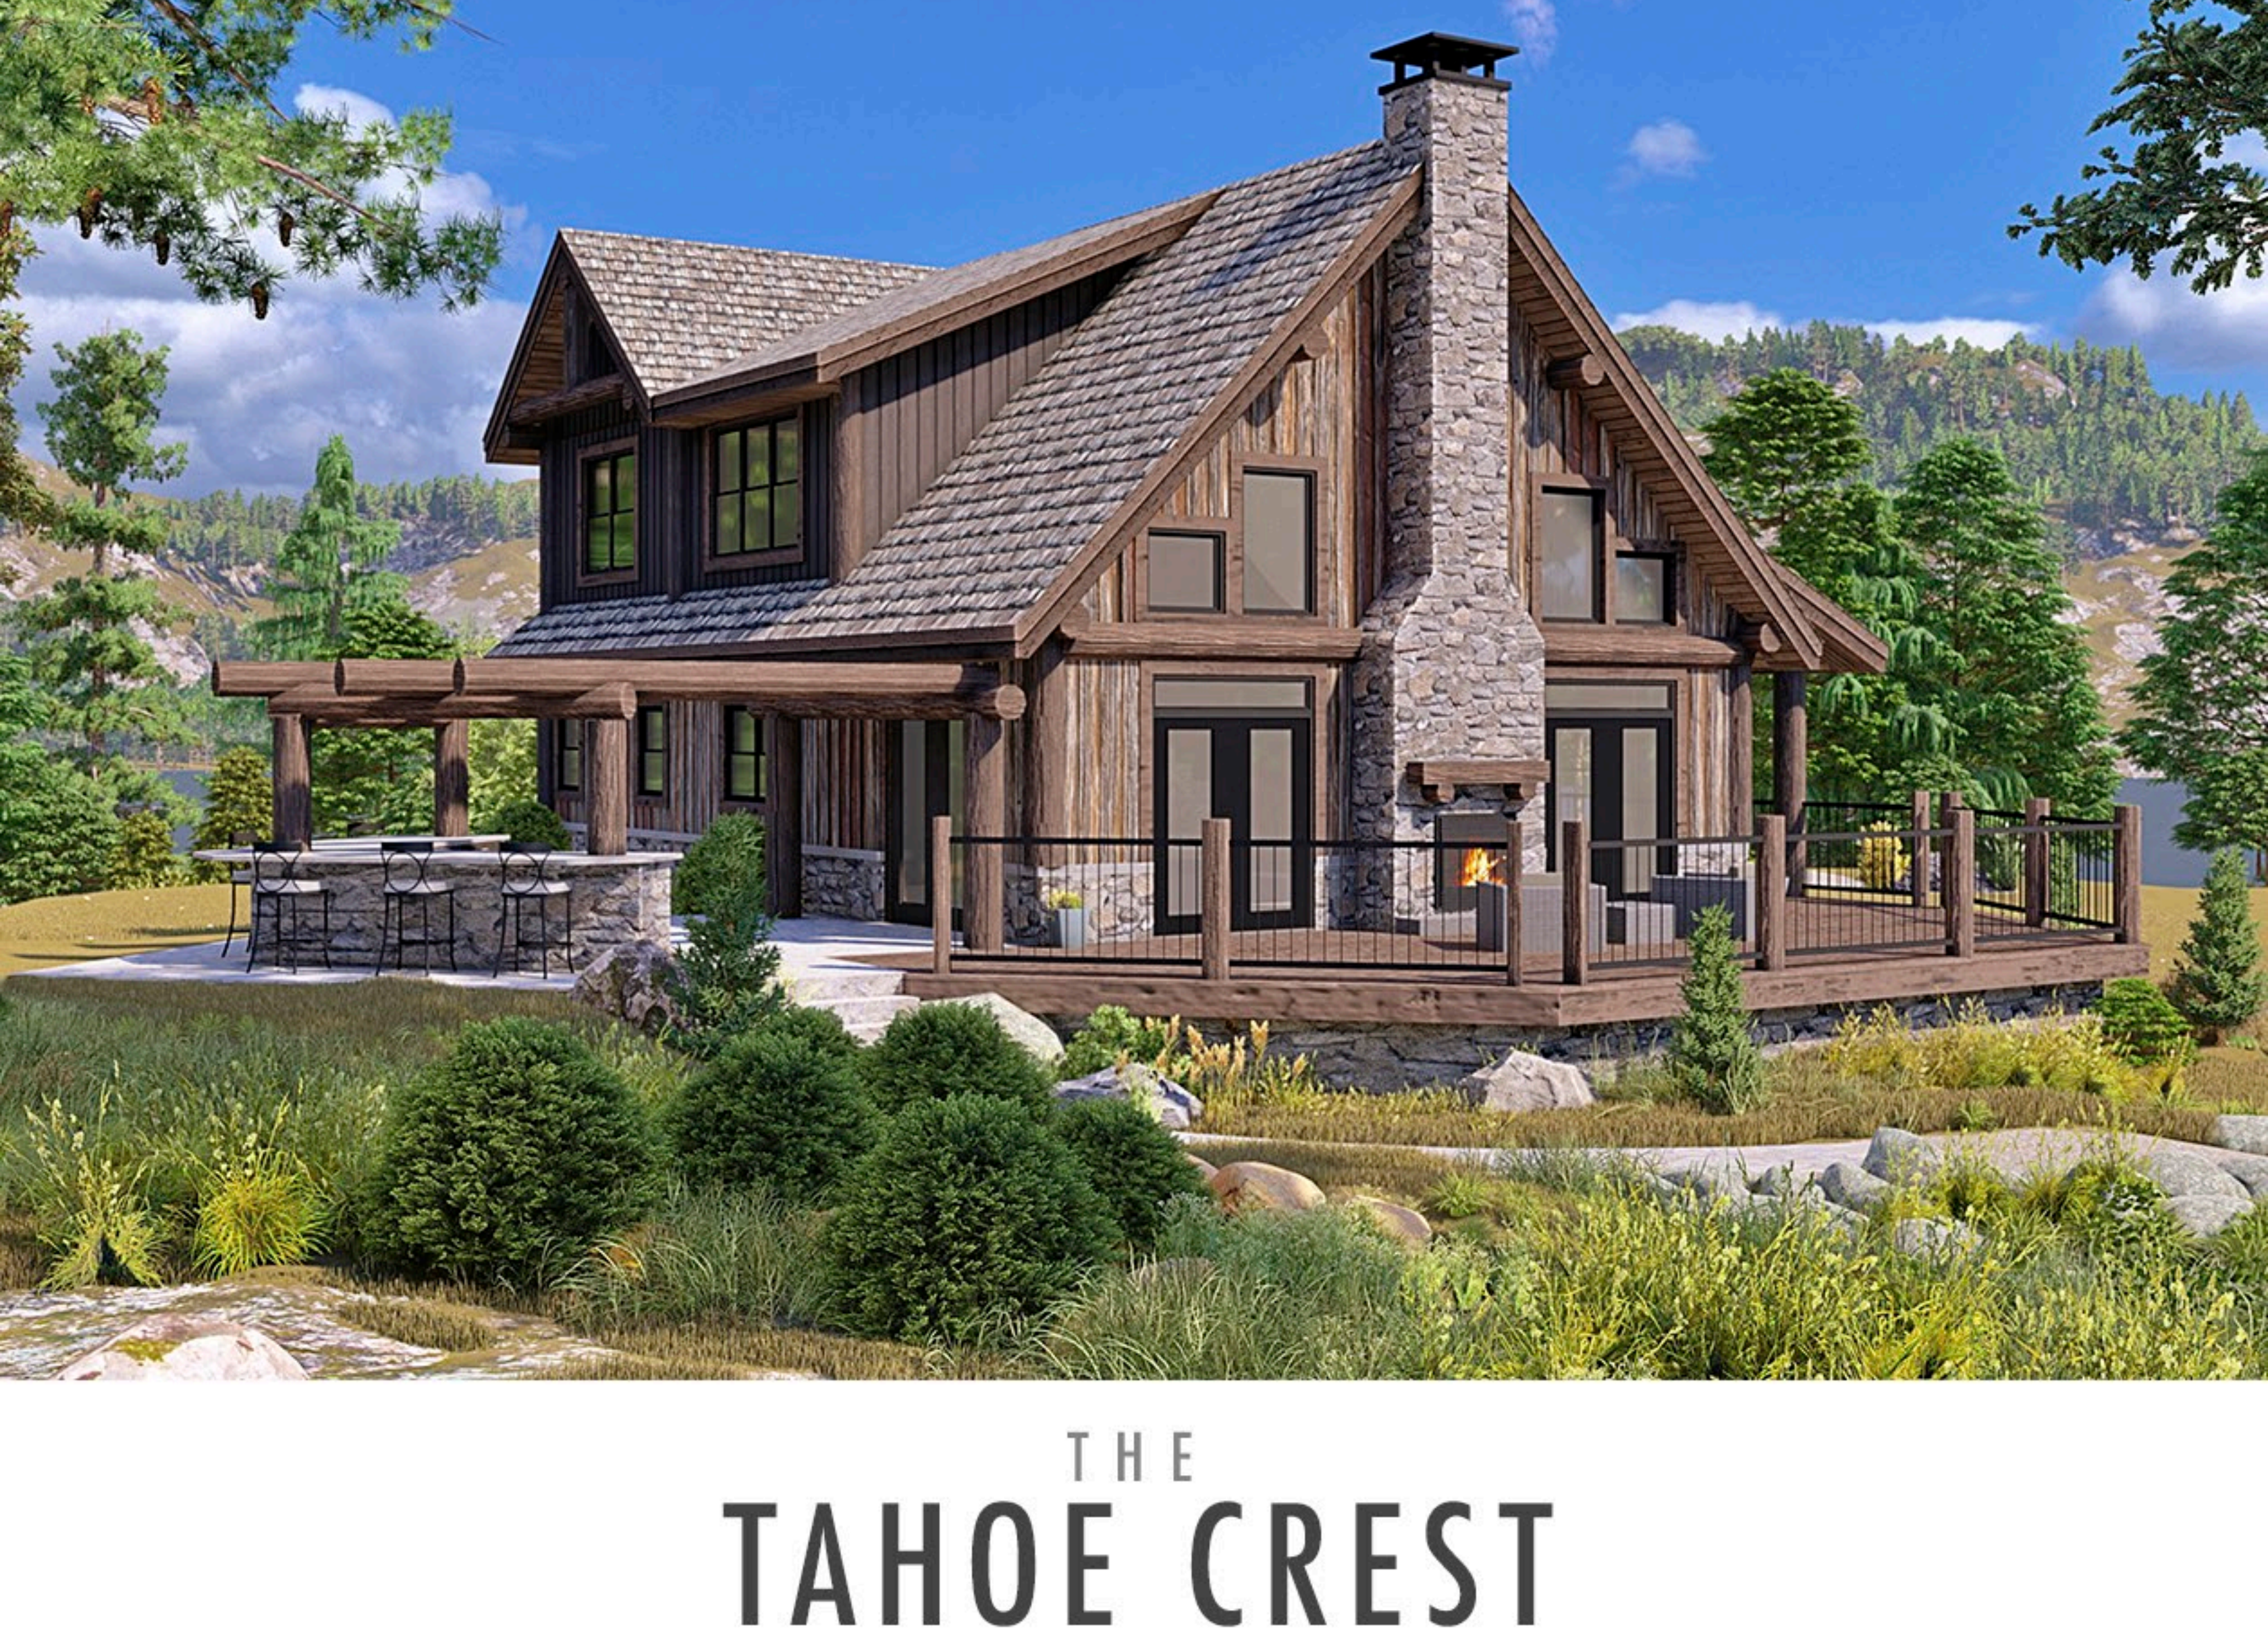

LOG, TIMBER & HYBRID HOMES
NATIONWIDE SINCE 1976

WISCONSINLOGHOMES.COM

FOCUS ON DESIGN | WLH E-NEWSLETTER

1-800-678-9107 INFO@WISCONSINLOGHOMES.COM

THE TAHOE CREST

TOTAL SQUARE FOOTAGE: 1,662

FIRST FLOOR: 1,120 SQ. FT.

SECOND FLOOR: 542 SQ. FT.

This alluring, yet sensible design lives considerably larger than its modest square footage suggests with flowing spaces, strategically positioned windows, and a luxurious patio equipped with cocktail bar, dining area and fireplace. This hybrid design welcomes many building materials, colors and textures of your choice.

[VIEW FLOOR PLAN & DESIGN DETAILS](#)

[CLICK FOR EXTERIOR RENDERING VIDEO TOUR](#)

CUSTOM LOG, TIMBER & HYBRID HOMES - NATIONAL DESIGN & BUILD SERVICES - FAMILY OWNED SINCE 1976

STAY CONNECTED WITH US TO EXPERIENCE THE ART OF DESIGN FREEDOM®