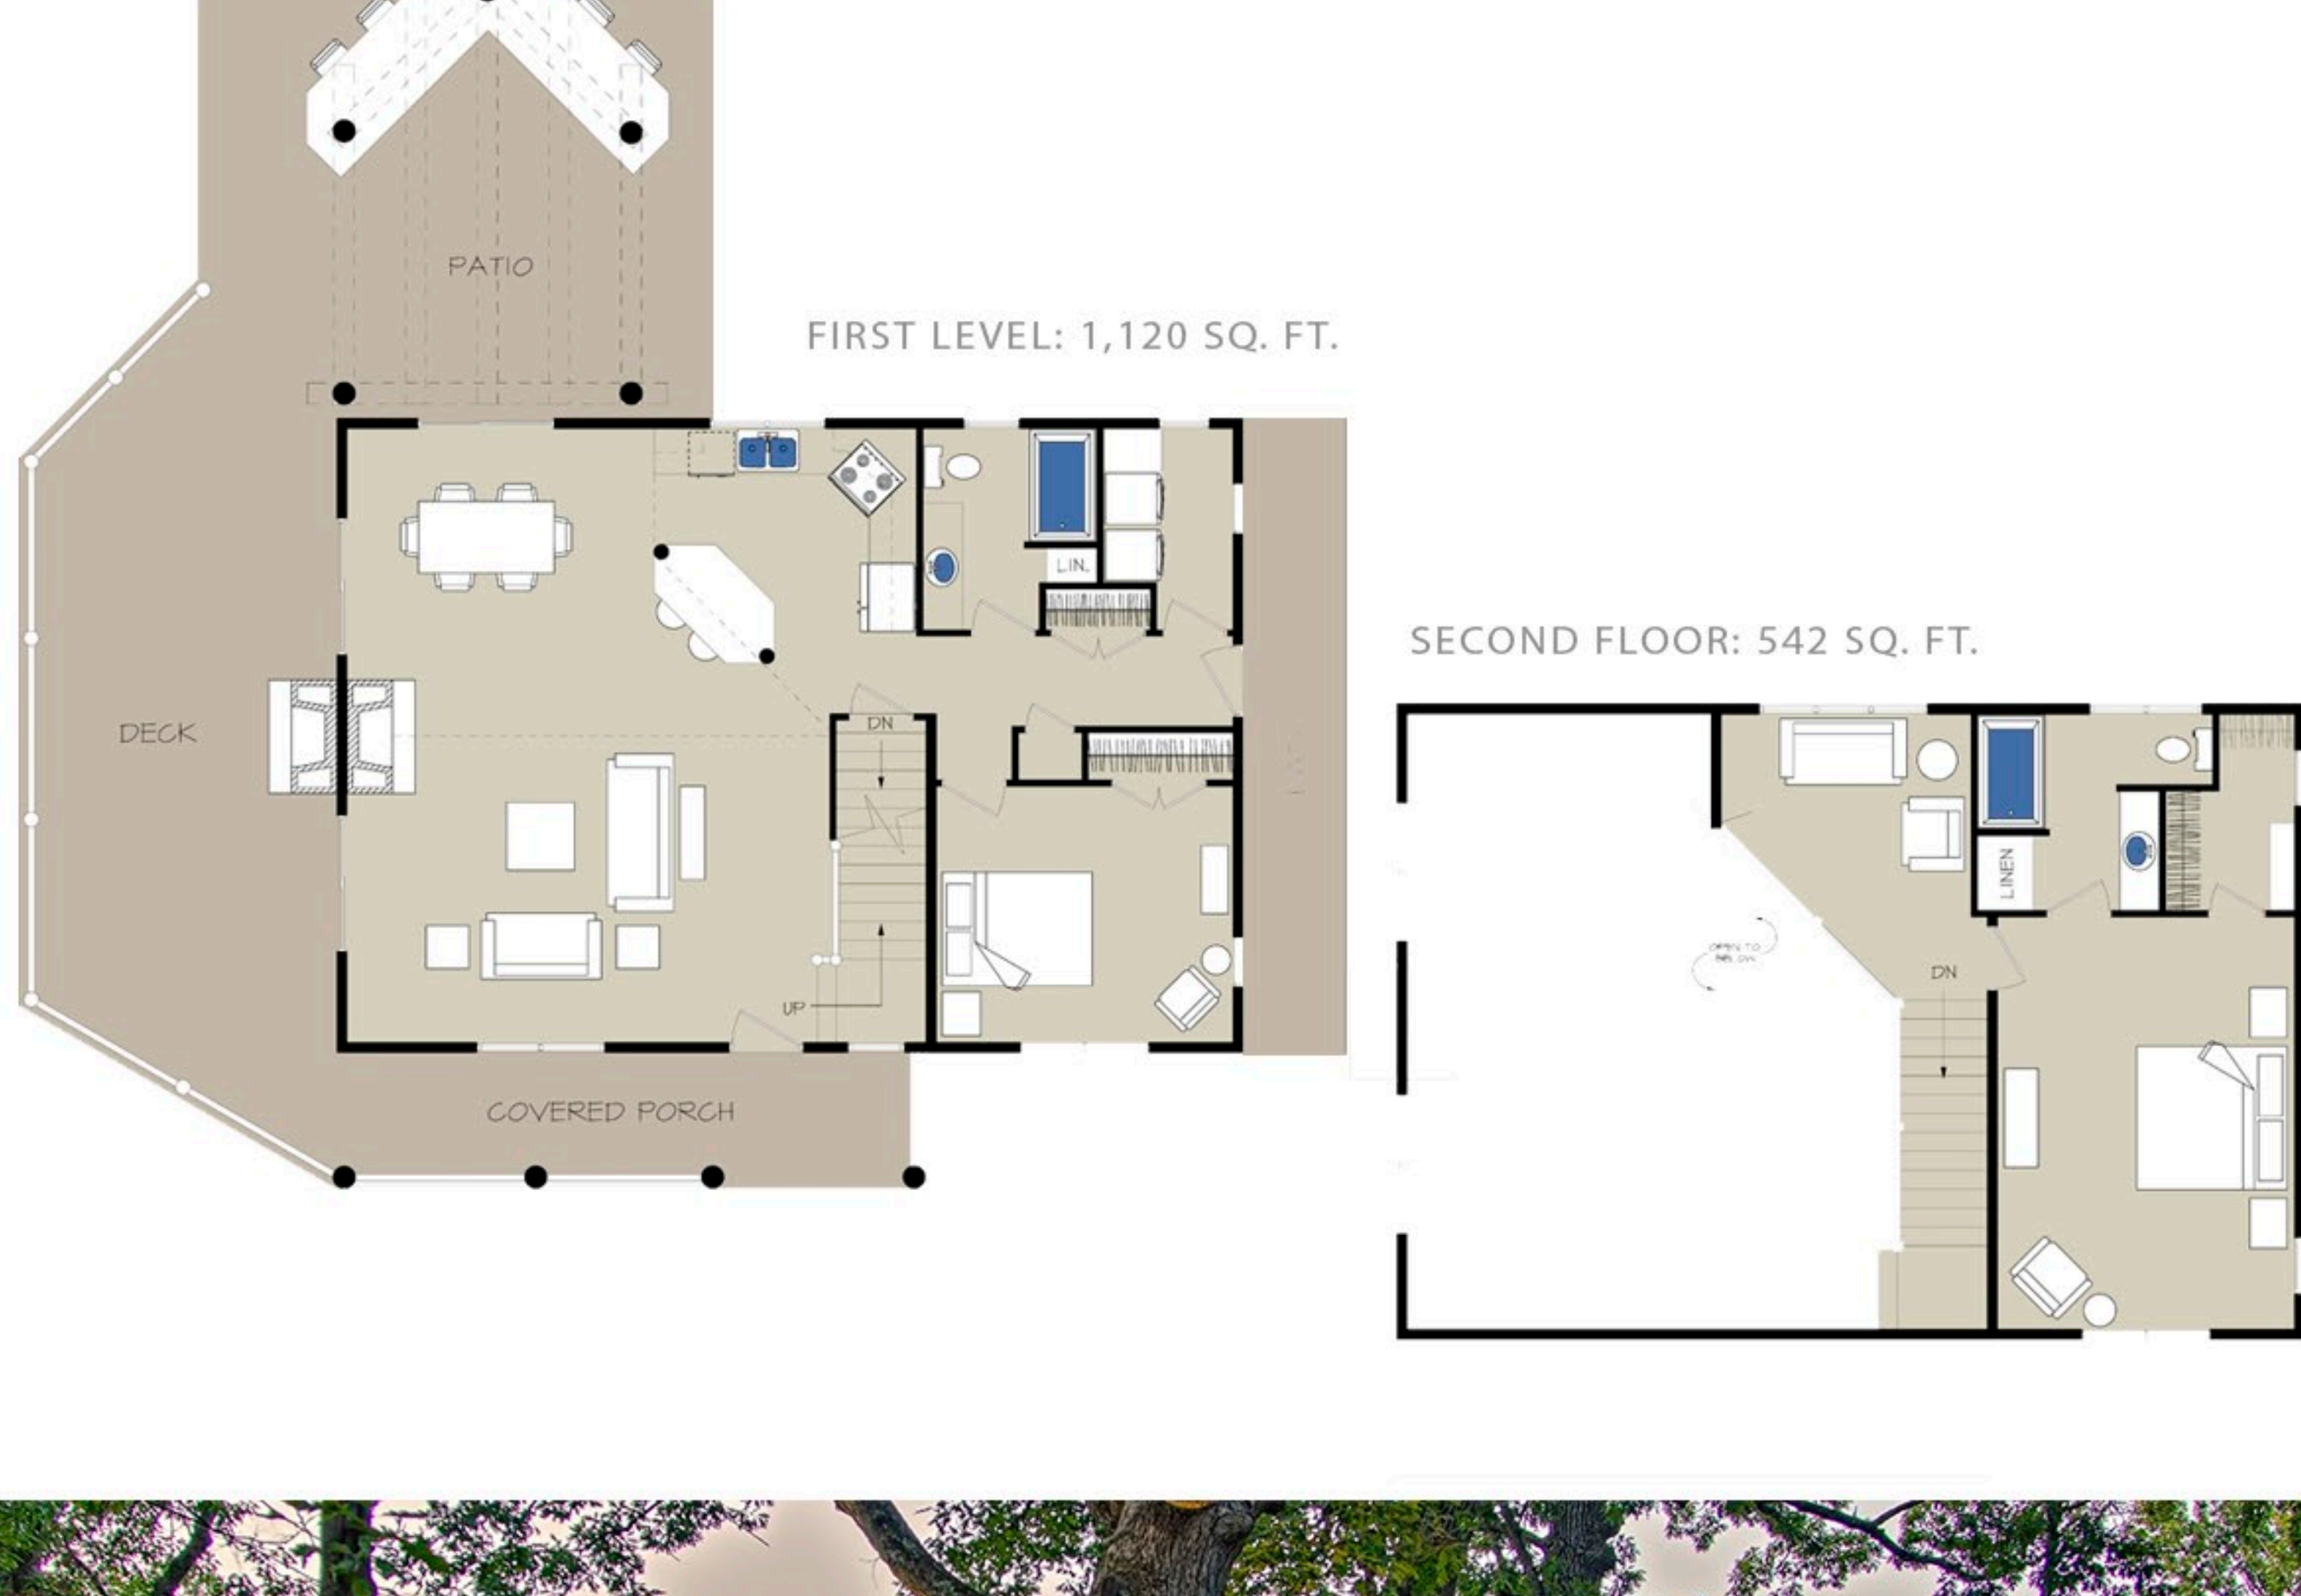

Your dream starts here, with us.

[CLICK TO WATCH](#)