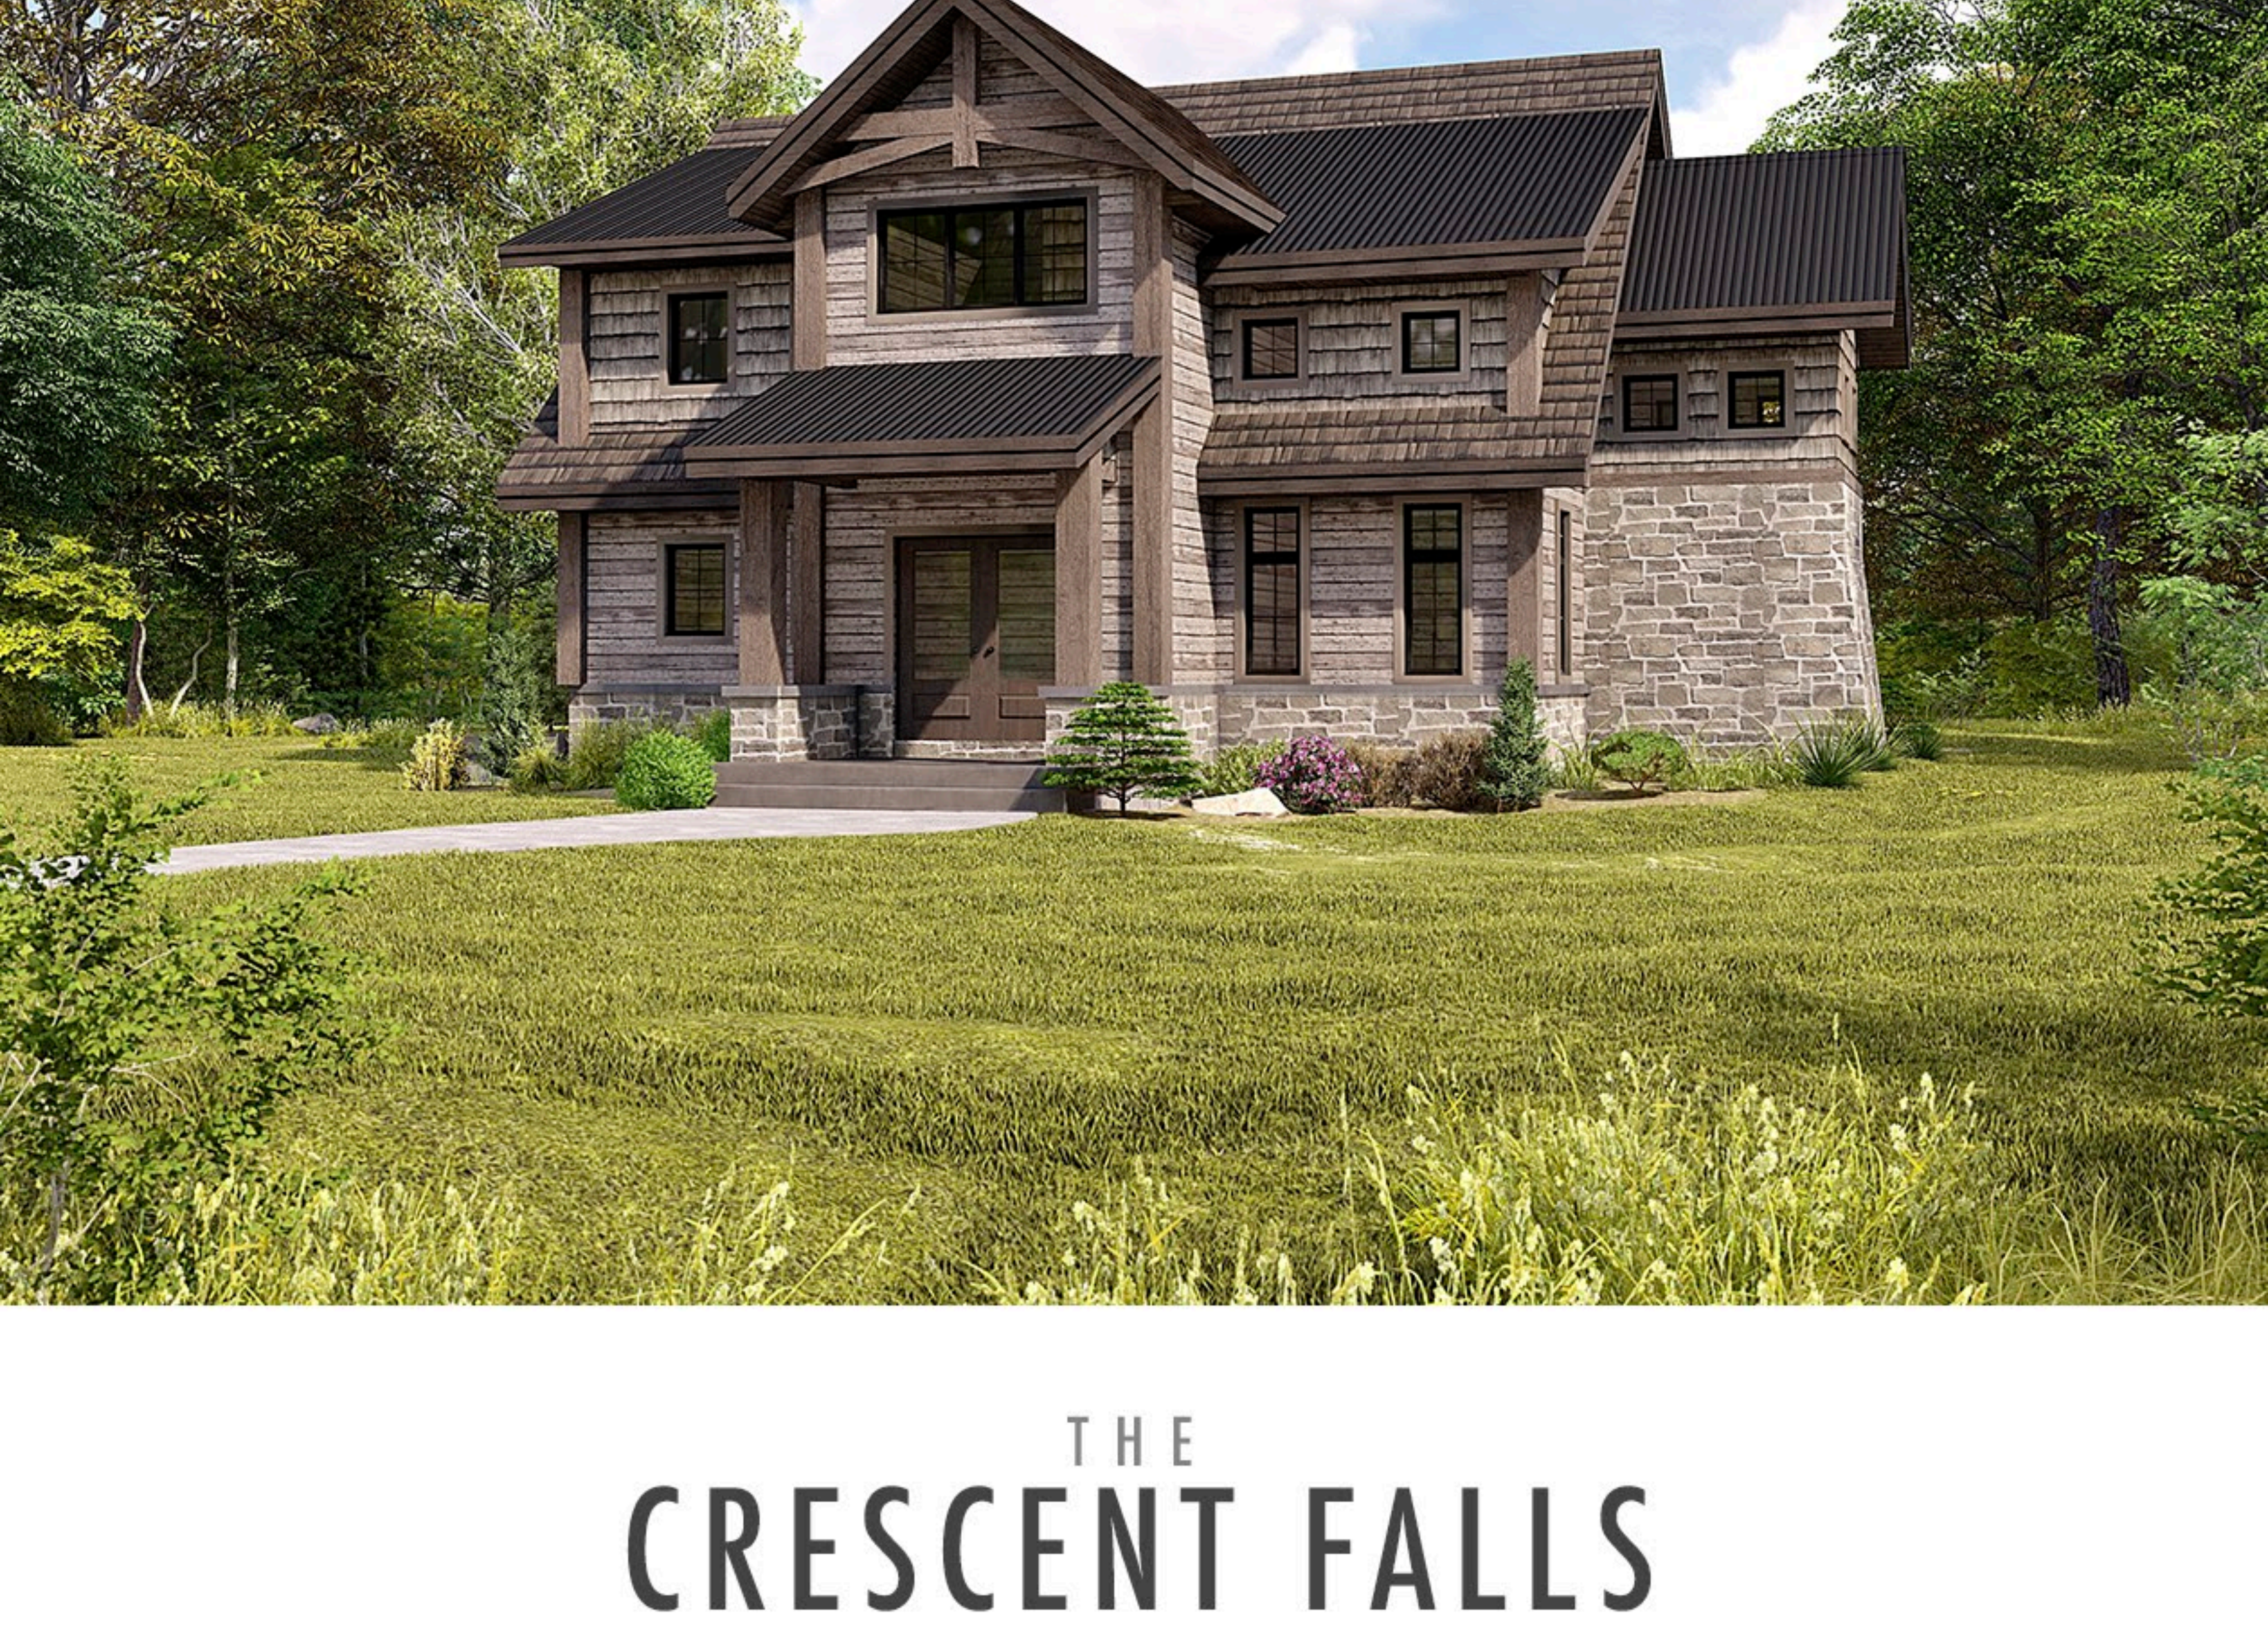

LOG, TIMBER & HYBRID HOMES
NATIONWIDE SINCE 1976

WISCONSINLOGHOMES.COM

FOCUS ON DESIGN | WLH E-NEWSLETTER

1-800-678-9107 INFO@WISCONSINLOGHOMES.COM

THE CRESCENT FALLS

TOTAL SQUARE FOOTAGE: 2,038

FIRST FLOOR: 1,236 SQ. FT.

SECOND FLOOR: 802 SQ. FT.

A modest footprint and charming character combine to create this captivating design that makes everyday life or cottage living a breeze. An open concept kitchen, dining, living room and outdoor patio provides the perfect setting to relax and enjoy with loved ones. One bedroom is located on the main level while two additional bedrooms and bathrooms are upstairs. Modify this design in any way to fit your personal needs and property!

[VIEW FLOOR PLAN & DESIGN DETAILS](#)

CUSTOM LOG, TIMBER & HYBRID HOMES - NATIONAL DESIGN & BUILD SERVICES - FAMILY OWNED SINCE 1976