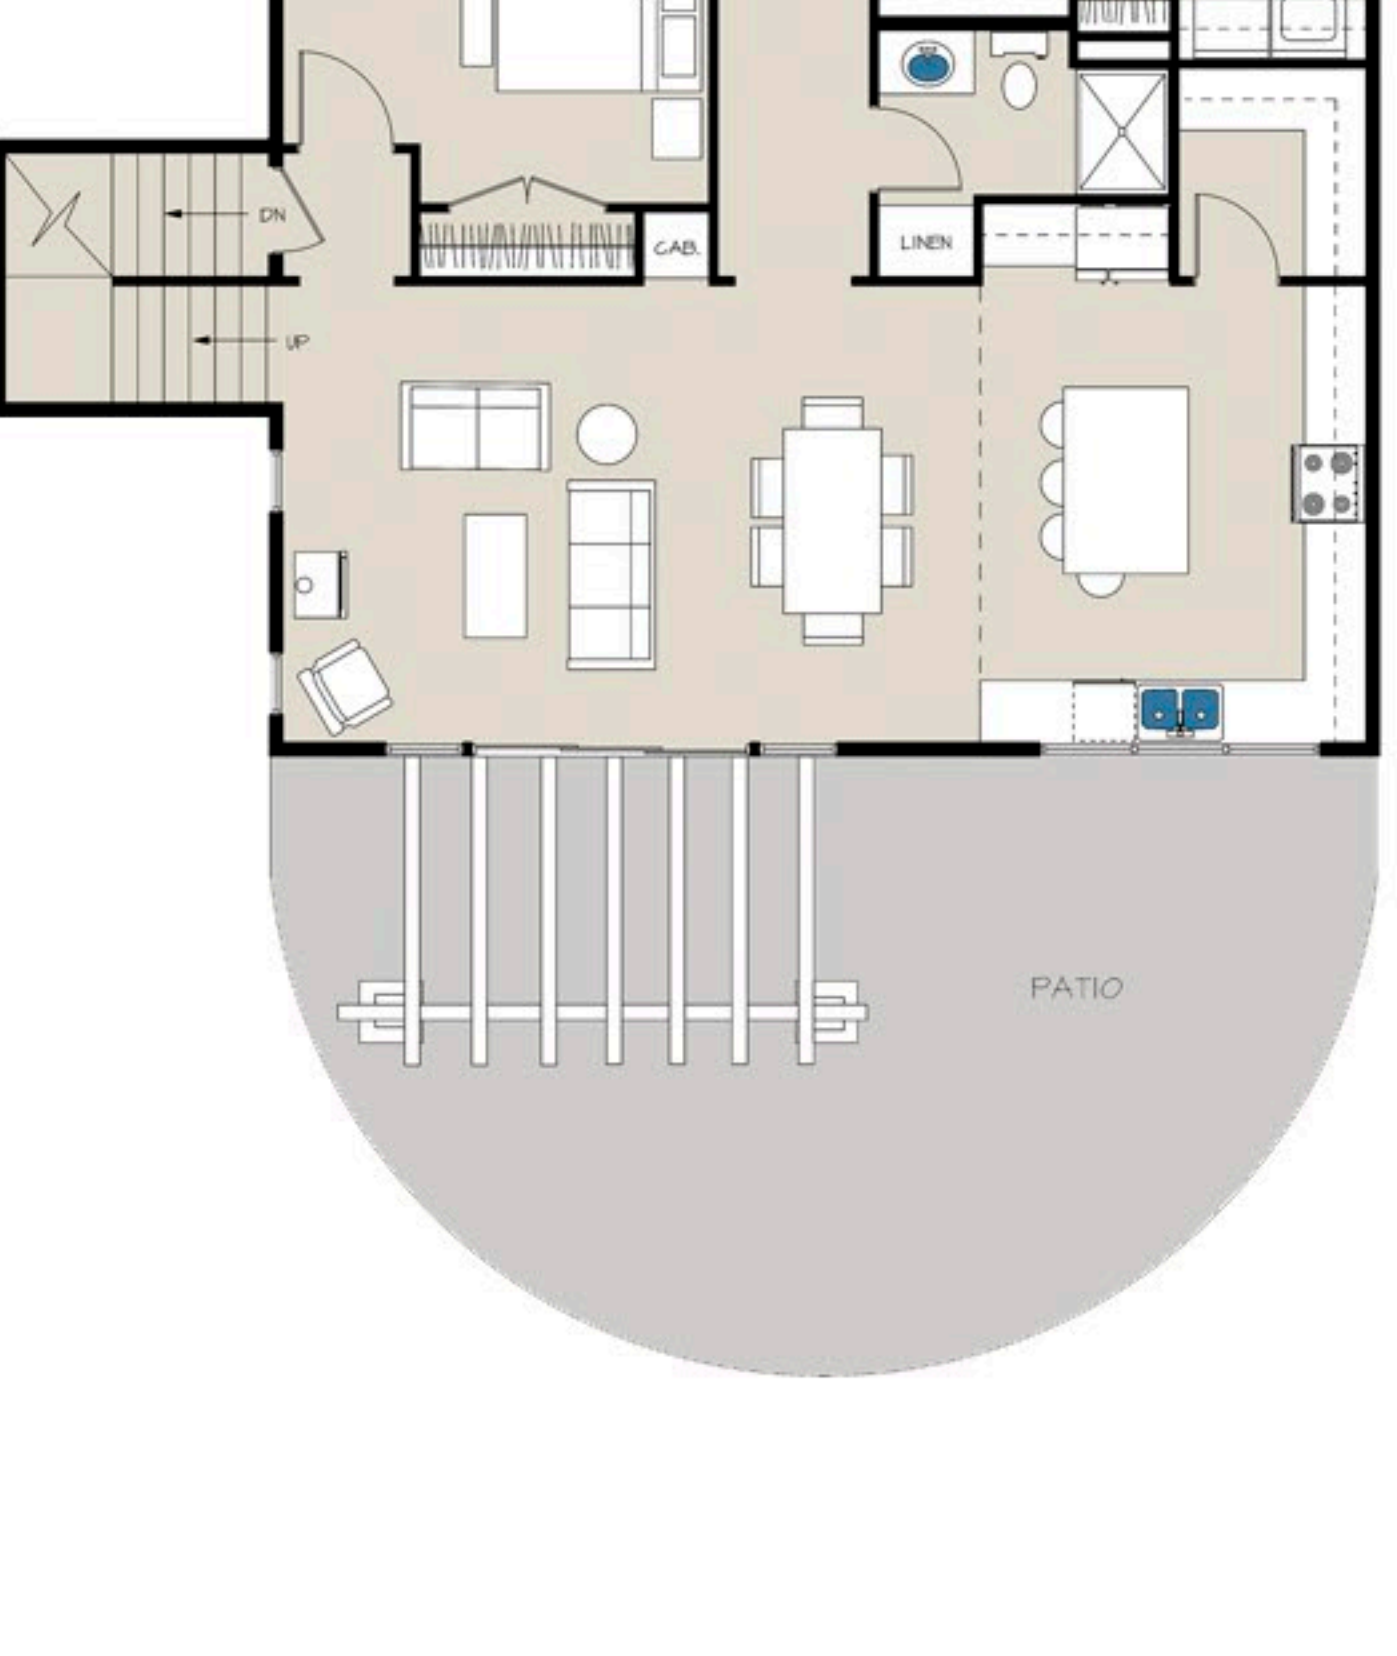

EXPERIENCE THE ART OF DESIGN FREEDOM®

FOLLOW US ON SOCIAL NETWORKS TO GET THE LATEST PHOTOS FROM OUR CURRENT PROJECTS!

FIRST LEVEL: 1,236 SQ. FT.