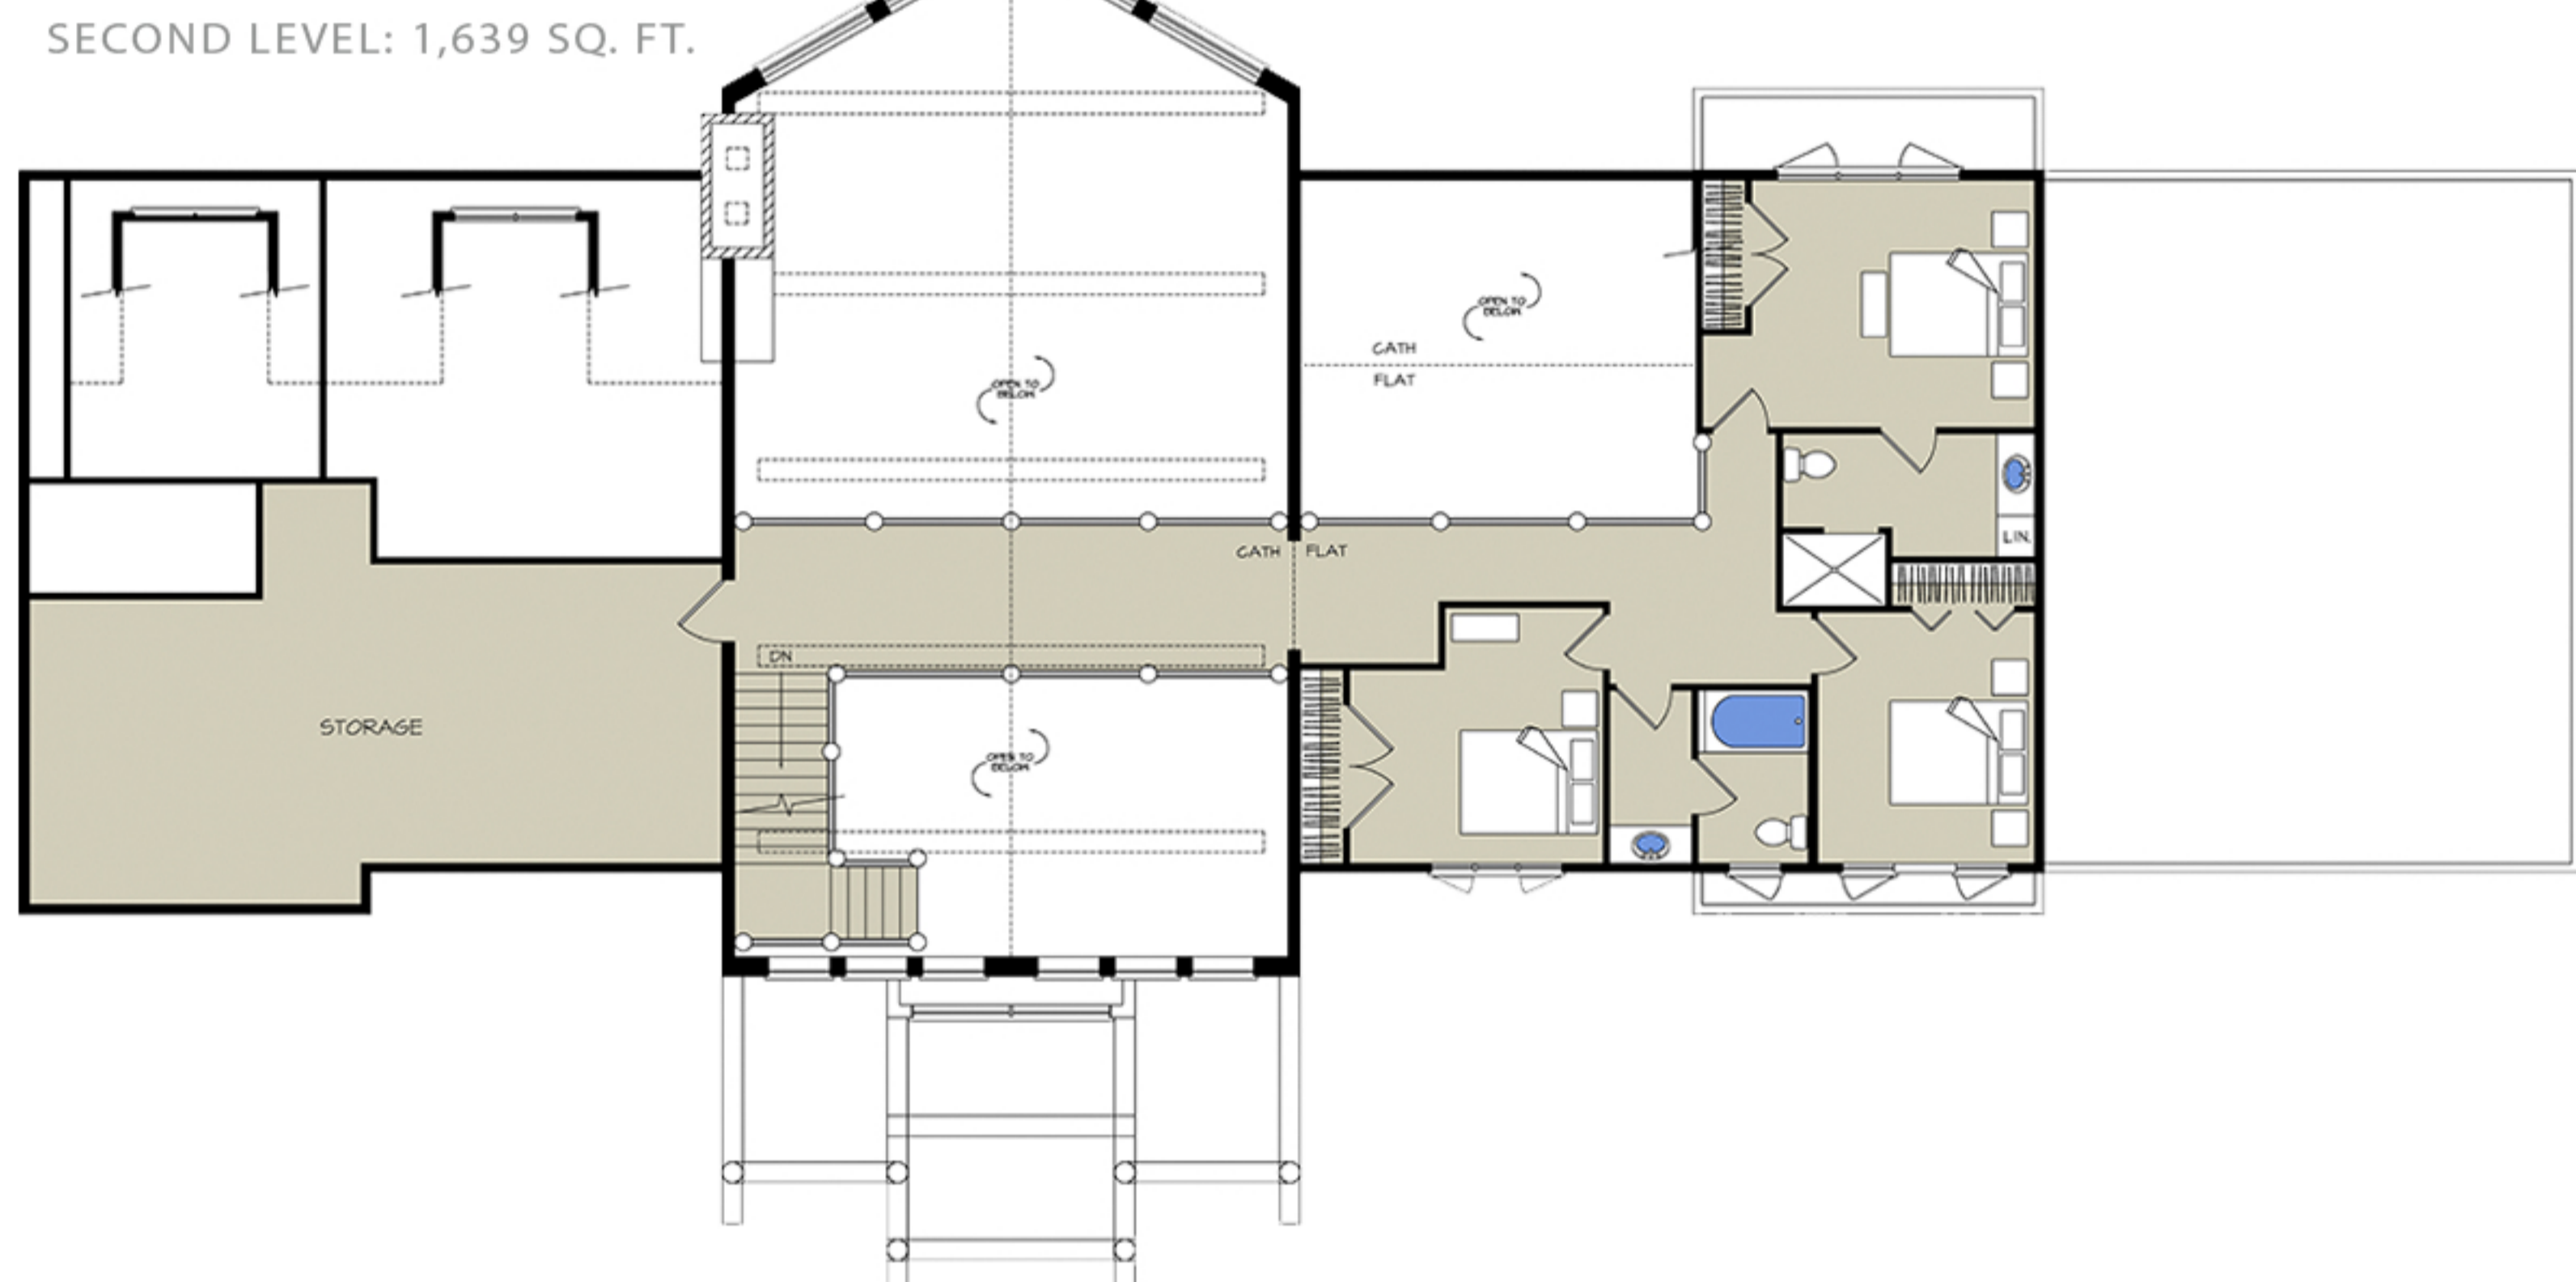

FIRST FLOOR: 3,856 SQ. FT.
SECOND FLOOR: 1,639 SQ. FT.
LOWER FLOOR: 2,666 SQ. FT.

Each home we have the honor of bringing to life is a true reflection of its owners and a testament to their lifestyle. This epic home - every breathtaking part of it - truly echoes and embraces who it was built for. What a privilege it is for our team to work with such incredible people who have equally incredible dream home visions they trust us with.

[VIEW FLOOR PLAN & DESIGN DETAILS](#)

FIRST LEVEL: 3,856 SQ. FT.

SECOND LEVEL: 1,639 SQ. FT.

LOWER LEVEL: 2,666 SQ. FT.

[VIEW ALL PHOTOS](#)

[VIEW FLOOR PLAN & DESIGN DETAILS](#)

VIDEO TOUR COMING SOON!

STAY CONNECTED WITH US TO