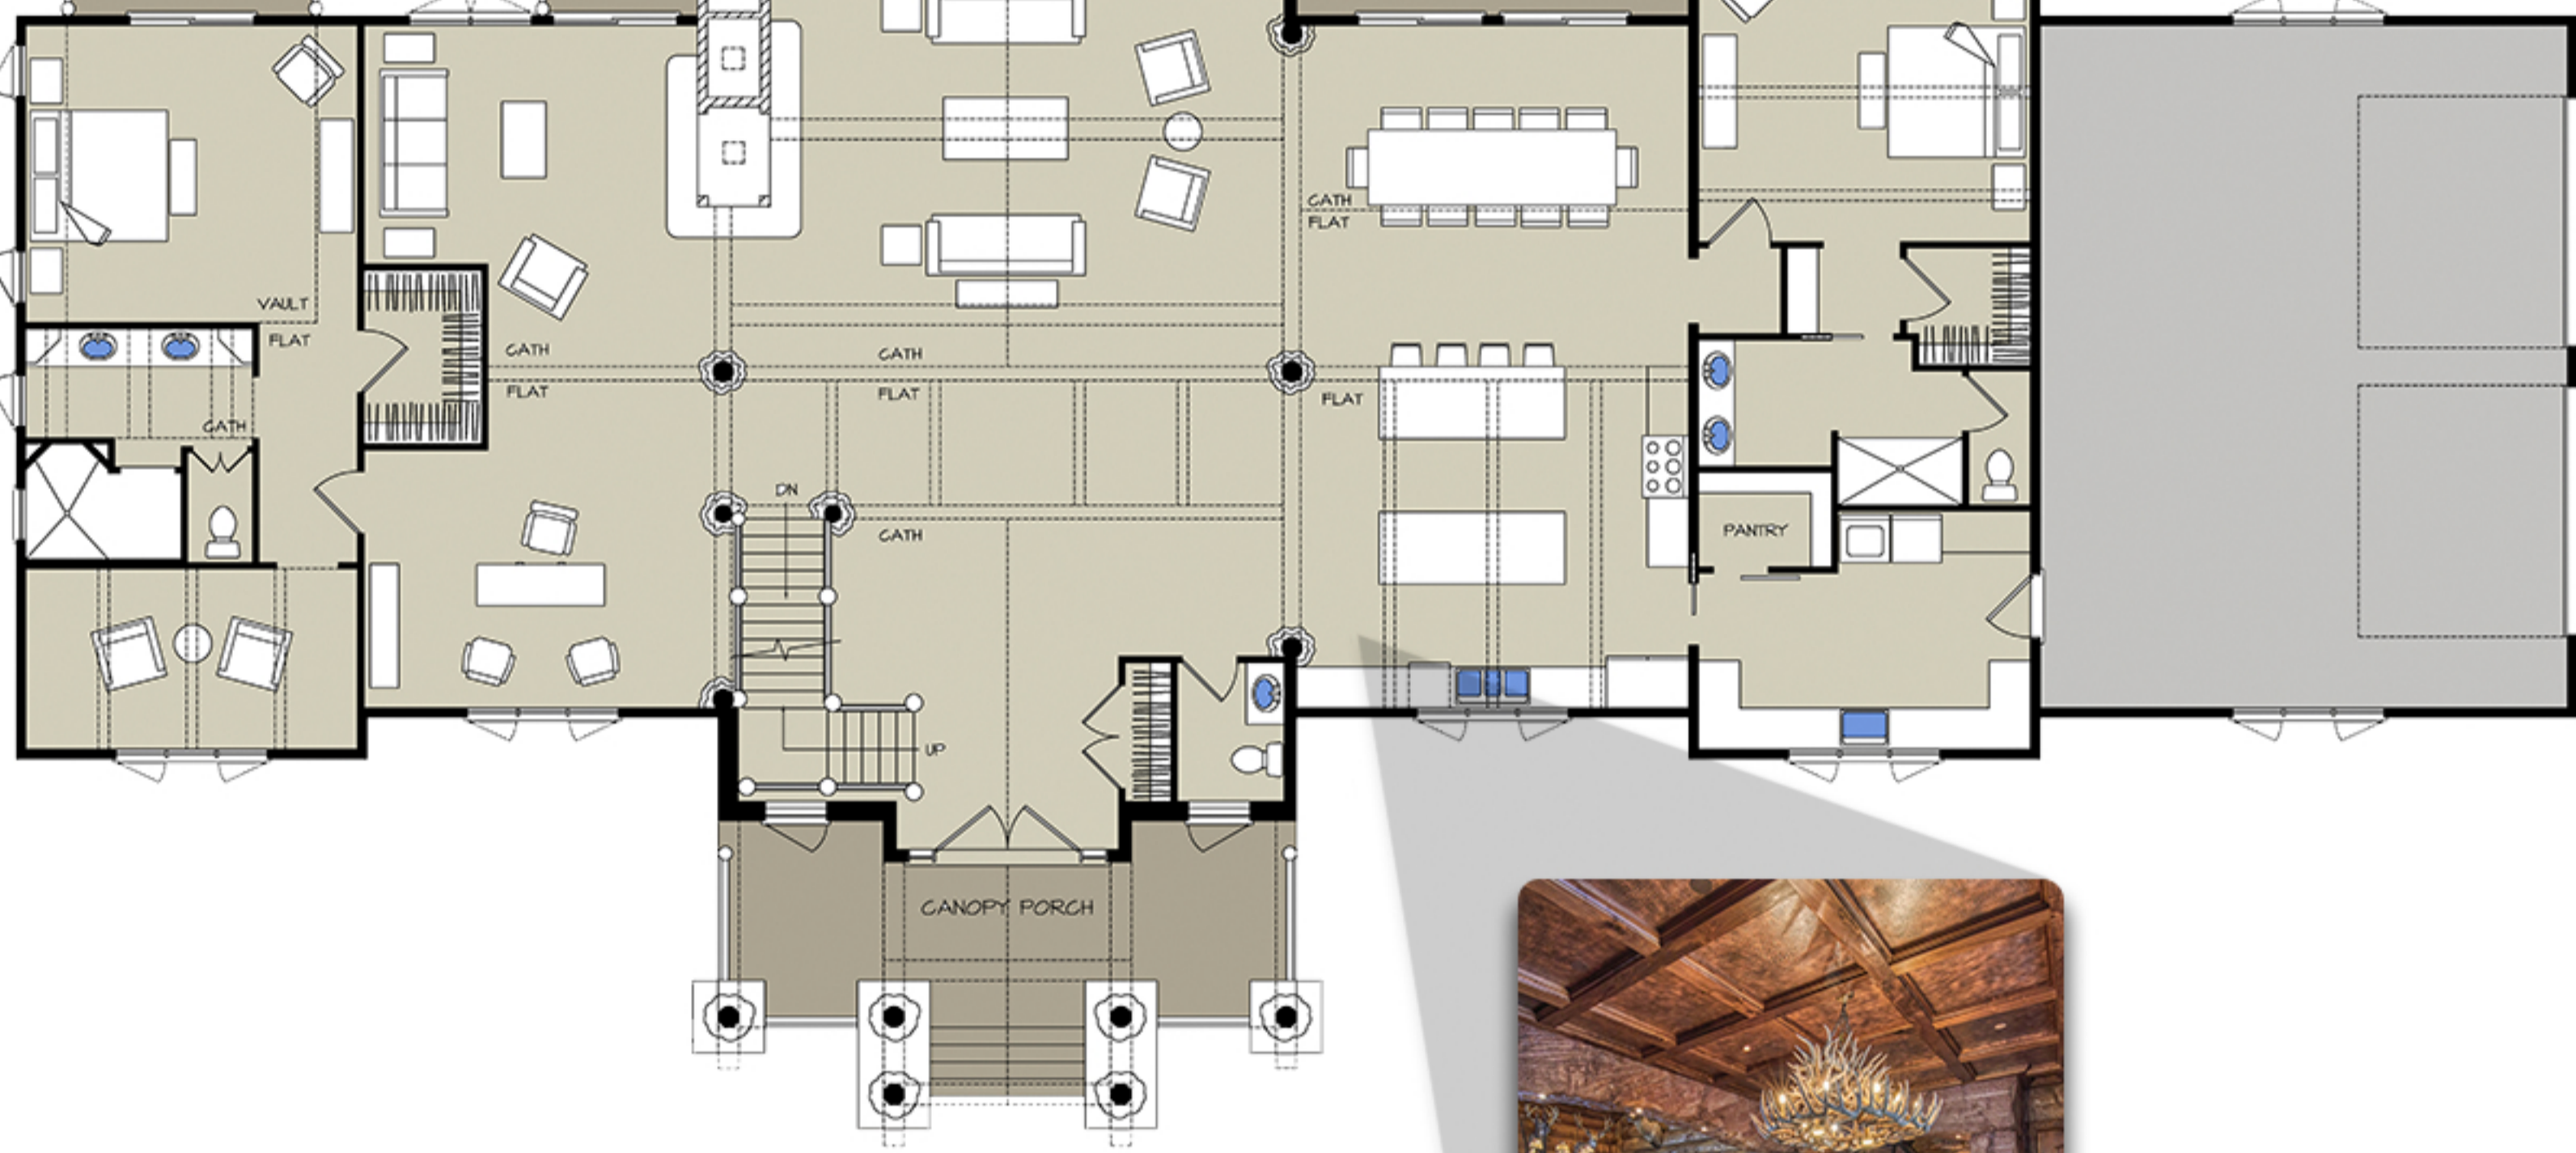

FIRST FLOOR: 3,856 SQ. FT.
SECOND FLOOR: 1,639 SQ. FT.
LOWER FLOOR: 2,666 SQ. FT.

Each home we have the honor of bringing to life is a true reflection of its owners and a testament to their lifestyle. This epic home - every breathtaking part of it - truly echoes and embraces who it was built for. What a privilege it is for our team to work with such incredible people who have equally incredible dream home visions they trust us with.

[VIEW FLOOR PLAN & DESIGN DETAILS](#)

FIRST LEVEL: 3,856 SQ. FT.

SECOND LEVEL: 1,639 SQ. FT.

LOWER LEVEL: 2,666 SQ. FT.

[VIEW ALL PHOTOS](#)

[VIEW FLOOR PLAN & DESIGN DETAILS](#)

VIDEO TOUR COMING SOON!

STAY CONNECTED WITH US TO