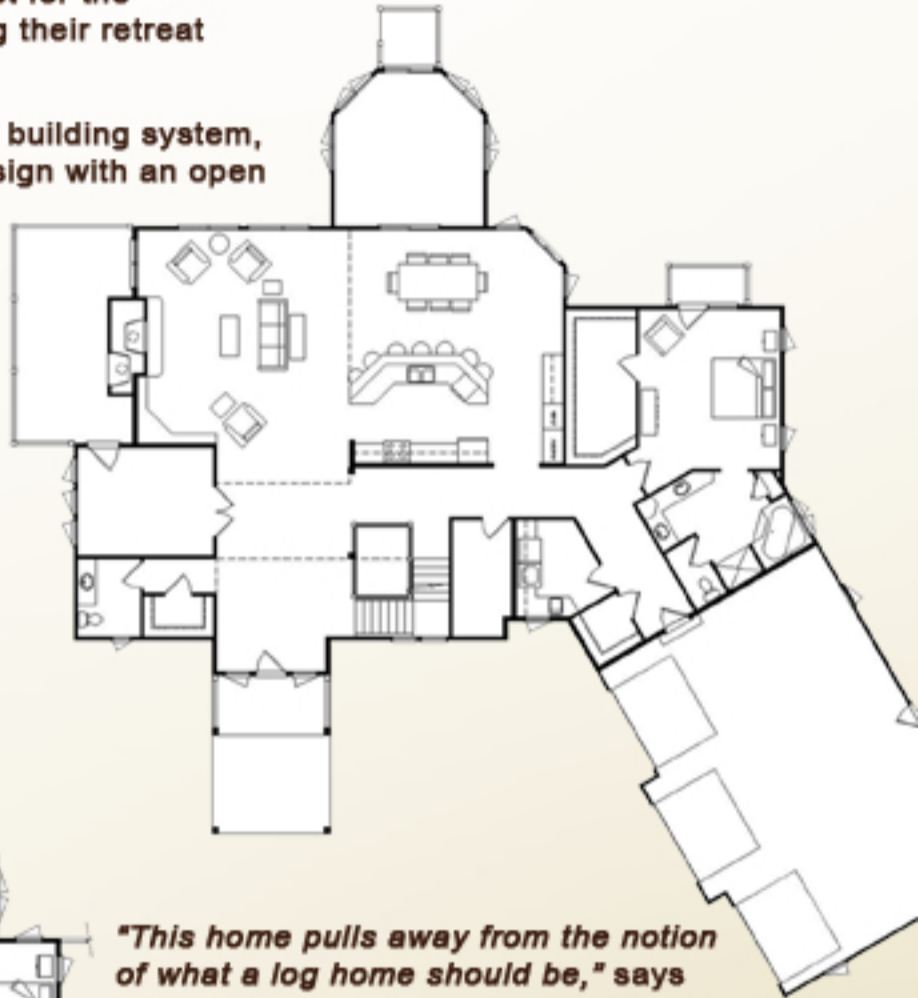

focus on design

ARCHITECTURAL DESIGN - LOG & TIMBER HOMES - CONSTRUCTION - INTERIOR DESIGN & DECOR
WITH WISCONSIN LOG HOMES

White Cliff

First Floor: 2,710

Second Floor: 1,066

Total Square Footage: 3,776

Contemporary, clean lines made of modern materials was a must for the homeowners while designing their retreat with Wisconsin Log Homes.

By using our Thermal-Log™ building system, the couple could enjoy a design with an open floorplan and utilize log, plaster and lots of glass.

"This home pulls away from the notion of what a log home should be," says Bob Patshcke, designer for Wisconsin Log Homes. "Logs become the accent rather than the dominant material. You don't have to live like a lumberjack in today's log home."