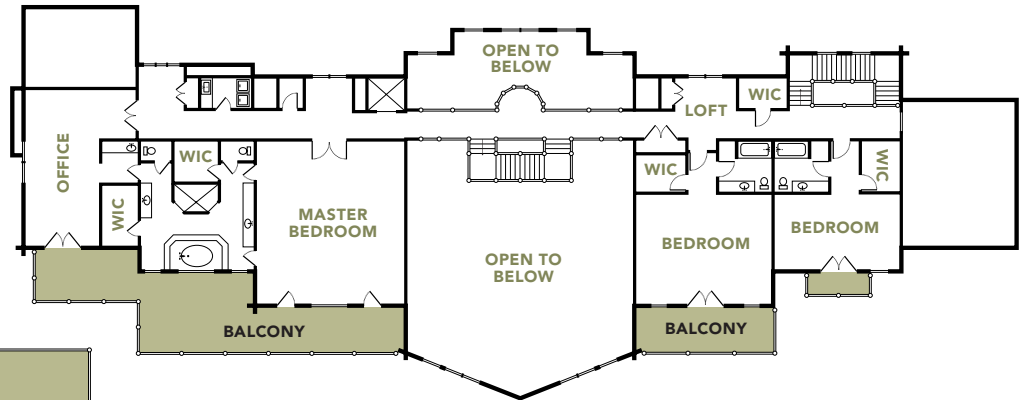

Upper Level

Main Level

MODEL NAME

Timber Creek Lodge

Bedrooms: 6
 Baths: 6 full, 2 half
 Square Footage: 12,851