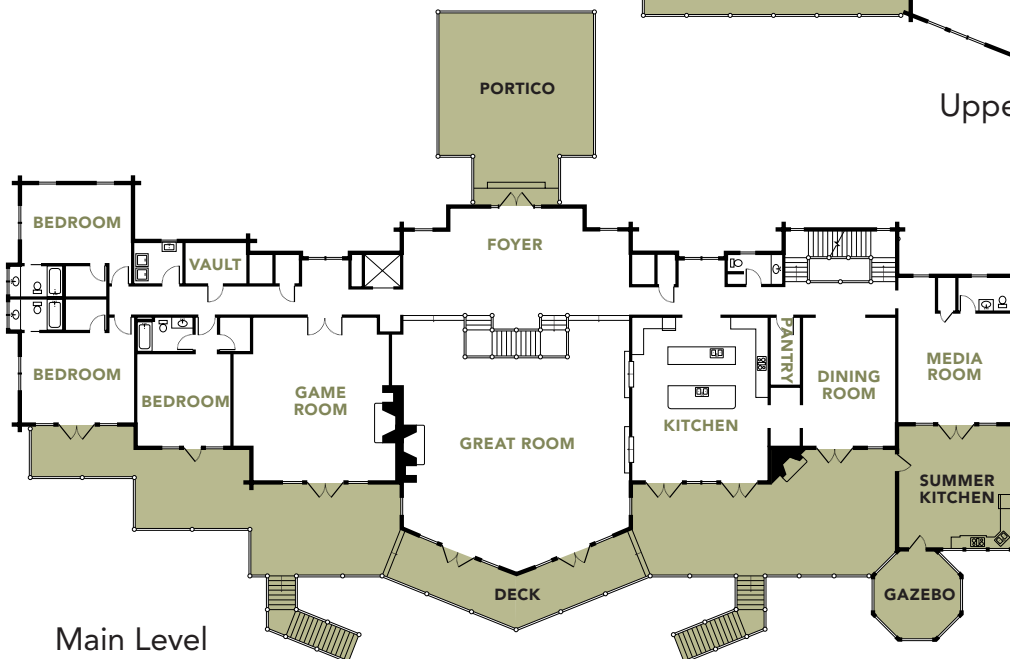

Upper Level

Main Level

MODEL NAME

Timber Creek Lodge

Bedrooms: 6
 Baths: 6 full, 2 half
 Square Footage: 12,851