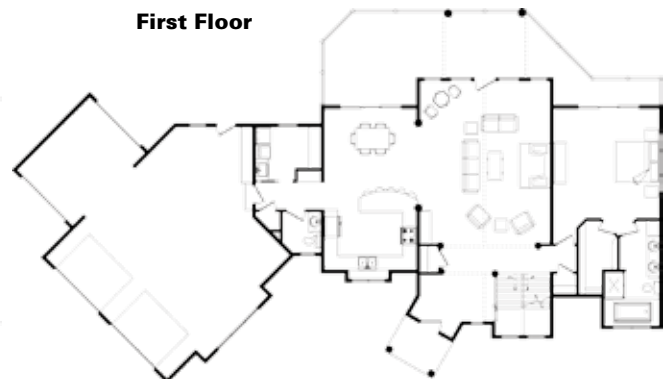

First Floor