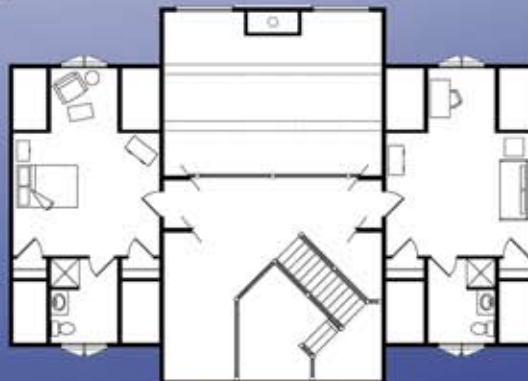

Fireside

FROM WISCONSIN LOG HOMES

CALL 1.800.678.9107 FOR MORE DETAILS

Bedrooms: 4
Bathrooms: 4.5
Total Area: 4182 SF

Every home we design is custom. Some are created totally from scratch and others are inspired from past plans we've designed. Whether your architectural liking is half-log, timber-frame, natural element or hybrid, our experts will create a plan to fit your lifestyle and location.

Call 1-800-678-9107 with your unique ideas and we'll create your personal dream home.

First Floor

Second Floor

Copyright 1981 - 2007 Wisconsin Log Homes

Home Photos On Plan Pages May Reflect Available Options Or Customized additions.