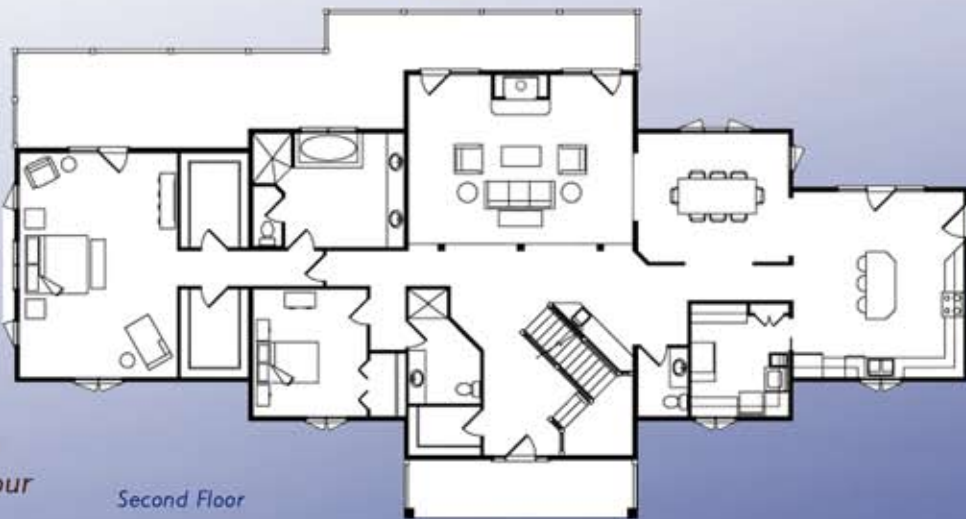

First Floor